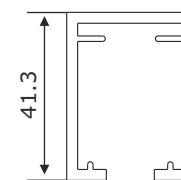

## Soft Close Sliding Solutions

**SOFT CLOSE**

Wooden Sliding Fitting  
Weight Capacity-70kgs/panel

ESLD 045 SD Single way Damping ₹17,900.00 SET  
ESLD 045 DD Double way Damping ₹23,200.00 SET

ALU. Profile  
Size-3600mm,  
Finish-Aluminium