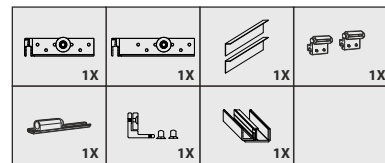

ESLDF - 081 - B - 90Kgs
Set of 1 Left Door

ESLDF 081 B	₹16,620.00