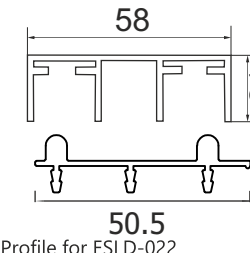

Alu. Profile for ESLD-022
Size-3600/4000mm
Finish-Alu

ESC 022 (08)	PCS	₹3,750.00
ESC 022 (10)		₹4,760.00
ESC 022 (12)		₹5,670.00