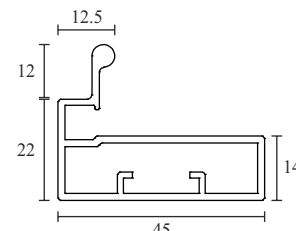

Aluminium Frame Profile with Handle
Finish- ALU PCS
EAPS 107 - ALU ₹2,620.00