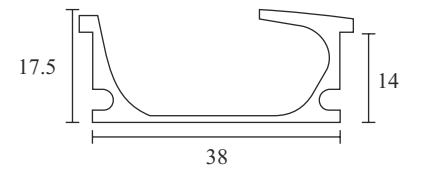

Aluminium Handle Profile
Finish- ALU/SS PCS
EAPS 028 - ALU ₹3,900.00
EAPS 028 - SS ₹4,500.00