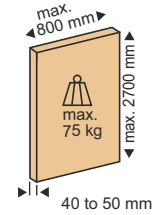

• NOTE : Please check if height above 70" need extra hinge.

Wooden Sliding Folding System - 102 P

Top & Bottom Pivot Finish-SSS	Wooden Sliding Folding Hinge with Handle Finish-SSS	Intermediate Hanger Roller with Guide Roller for Wooden Sliding Folding Finish-SSS	End Roller with Guide Roller for Wooden Sliding Folding Finish-SSS
SET	SET	SET	SET
EWSLDF 102 P ₹12,420.00	EWSLDF 102 B ₹14,200.00	EWSLDF 102 C ₹25,250.00	EWSLDF 102 D ₹17,890.00

Wooden Sliding Folding Hinge (Extra Hinge for B) Finish-SSS	Top Alu. Profile Size-3600/4800mm Finish-ALU	Bottom Alu. Profile Size-3600/4800mm Finish-ALU	Track / Frame / Door Seal MTR
PCS	PCS	PCS	MTR
EWSLDF 102 B - H ₹3,224.00	ESC 042 (12) ₹11,100.00 ESC 042 (16) ₹13,370.00	ESC 043 (12) ₹6,000.00 ESC 043 (16) ₹8,520.00	ESEAL 013 ₹380.00 ESEAL 014 ₹1,400.00 ESEAL 015 ₹1,040.00

Abbreviations - DH - Door Height / TH - Total Height

Wooden Sliding Folding System - 102 H

Wooden Sliding Folding Hinge Finish-SSS	Wooden Sliding Folding Hinge with Handle Finish-SSS	Intermediate Hanger Roller with Guide Roller for Wooden Sliding Folding Finish-SSS	End Roller with Guide Roller for Wooden Sliding Folding Finish-SSS	End Roller with Guide Install Front side Finish-SSS
SET	SET	SET	SET	SET
EWSLDF 102 H ₹12,620.00	EWSLDF 102 B ₹14,200.00	EWSLDF 102 C ₹25,250.00	EWSLDF 102 D ₹17,890.00	EWSLDF 102 E ₹17,890.00

Wooden Sliding Folding Hinge (Extra Hinge for B) Finish-SSS	Wooden Sliding Folding Hinge (Extra Hinge for H) Finish-SSS	Top Alu. Profile Size-3600/4800mm Finish-ALU	Bottom Alu. Profile Size-3600/4800mm Finish-ALU	Track / Frame / Door Seal MTR
PCS	PCS	PCS	PCS	MTR
EWSLDF 102 B - H ₹3,224.00	EWSLDF 102 O - H ₹3,224.00	ESC 042 (12) ₹11,100.00 ESC 042 (16) ₹13,370.00	ESC 043 (12) ₹6,000.00 ESC 043 (16) ₹8,520.00	ESEAL 013 ₹380.00 ESEAL 014 ₹1,400.00 ESEAL 015 ₹1,040.00

Abbreviations - DH - Door Height / TH - Total Height