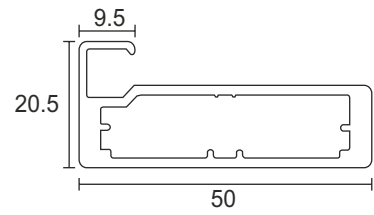

Aluminium Frame Profile
Finish- ALU/SS PCS
EAPS 1005 - ALU ₹3,200.00
EAPS 1005 - SS ₹4,200.00