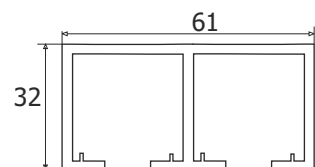

ALU. Profile for ESLD-049/050/019E/011E
Size-3600mm,
Finish-Alu

ESC 037 B (12)	₹11,580.00