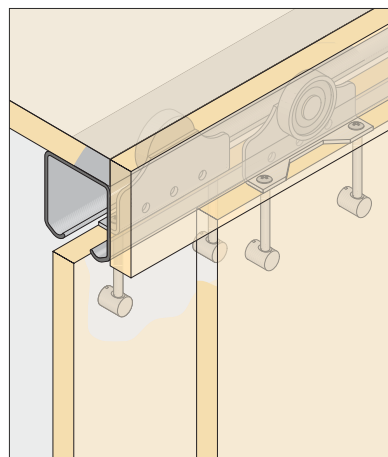

Sliding Solutions

ES LD - 053

Heavy Sliding Fitting for Wardrobe Door

Features :

- Top ceiling mounting track.
- With running gear for concealed fixing.
- For 2 wooden doors.
- Material : Nylon roller with steel ball bearing.
- Maximum door weight : 60 kgs/Panel.

ES LD - 053 - 2 Door Kit SET

ES LD 053 ₹ 3,250.00

Aluminium anodized single top track non drilled
Finish : Aluminium Anodized
Size : 3000mm PCS

ESC 054 A ALU (10) ₹ 4,310.00