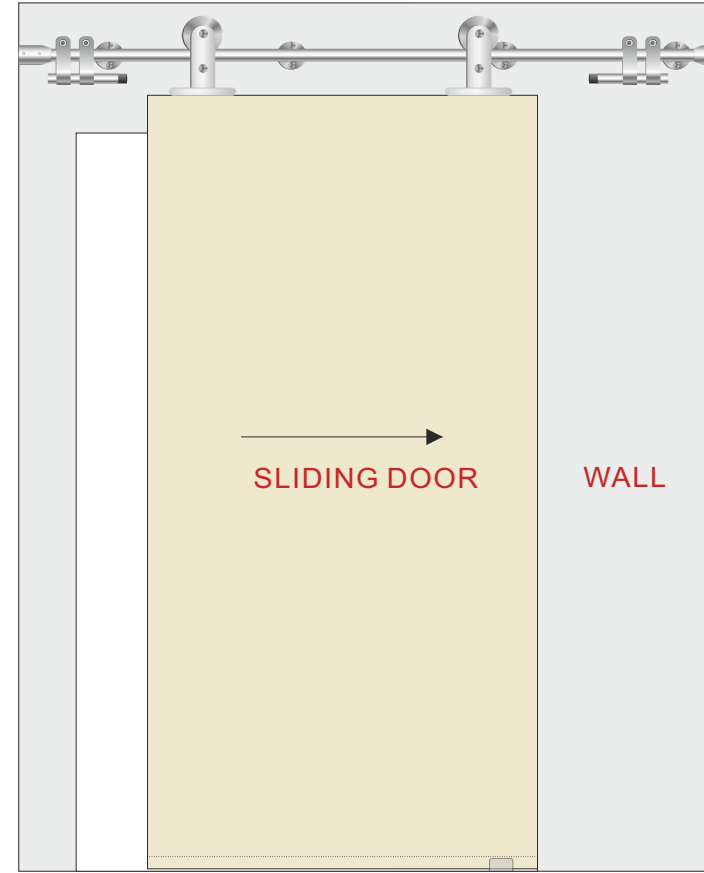

Swift Wooden Sliding Fitting

SGSF - 045 Swift Wooden Sliding Fitting

Swift Wooden Sliding Fitting
Finish- SSS

SGSF 045 ₹10,600.00

Door Stopper for SGSF-045 & 046
Finish- SSS

SGSF 059 ₹2,559.00

Clamp Fixing for Wall to Rod for Swift Rod-001
Finish- SSS

SGSF 013 A ₹2,720.00

Wall Socket for Rod Swift Rod-001 Wall to Track
Finish- SSS

SGSF 008 - A ₹2,200.00

Size-1000/1200/1500/2000 /2500/3000/3600mm
Finish- SSS

Swift Rd 001 - 1000 MM	₹1,950.00
Swift Rd 001 - 1500 MM	₹4,500.00
Swift Rd 001 - 2	₹4,800.00
Swift Rd 001 - 2.5	₹5,550.00
Swift Rd 001 - 3	₹5,900.00
Swift Rd 001 - 3.6	₹8,700.00

Swift Rod 001 - Ø25

Bottom Guide Roller

ESLD 035 ₹695.00

Alu. Profile for ESLD-035
Bottom Profile for Sliding Folding
Size-3600/4800mm
Finish-Alu

ESC 043 (12) ₹6,000.00

SGSF - 045 - Full Set ₹52,938.00

PRODUCT CODE	DESCRIPTION	QTY	M.R.P	TOTAL
SGSF 045	Sliding Roller	2 PCS	₹10,600.00	₹21,200.00
SGSF 059	Door Stopper	2 PCS	₹2,559.00	₹5,118.00
SGSF 013 A	Fixing Bracket for Sliding tarck into wall	6 PCS	₹2,720.00	₹16,320.00
SGSF 008 A	End Bracket for Wall	2 PCS	₹2,200.00	₹4,400.00
Swift Rod 001 - 3.6	Swift Rod	1 PCS	₹5,900.00	₹5,900.00
			Total	₹52,938.00