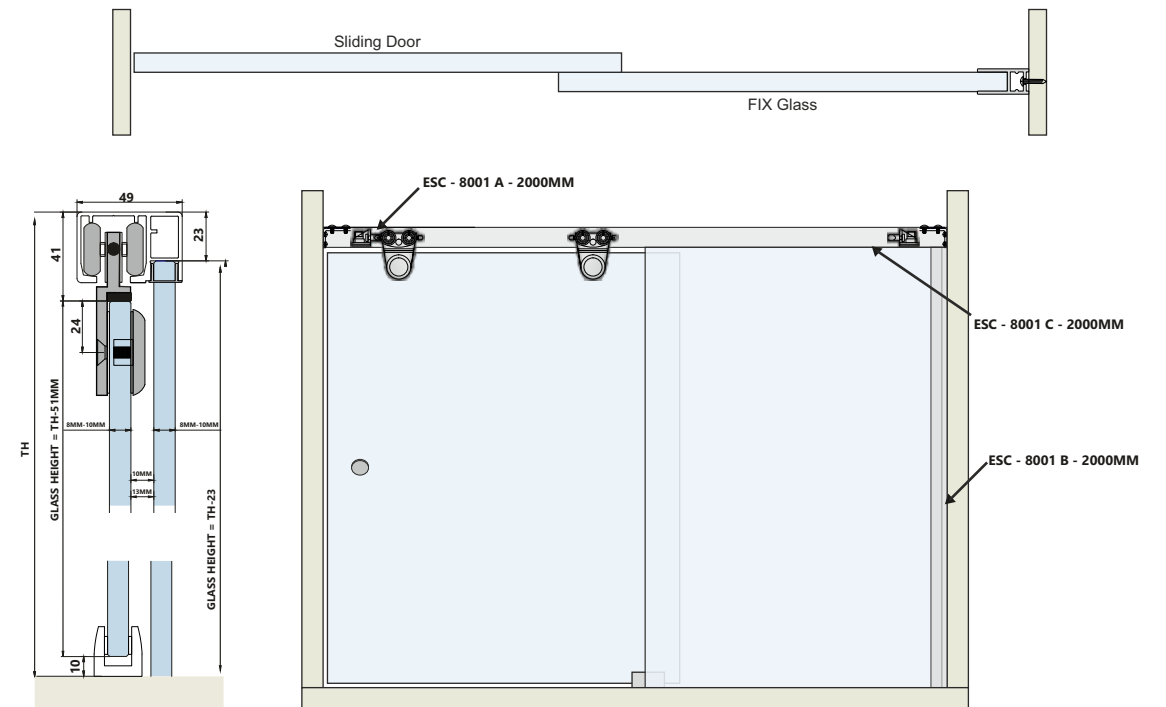

ELITE Shower Sliding Systems

ESH 8001 - FITTING	₹19,500.00	ESC 8001 - A	₹17,480.00	ESC 8001 - B	₹3,883.00	ESC 8001 - C	₹520.00