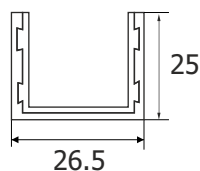

Alu. Profile for ESLD-035
Bottom Profile for Sliding Folding
Size-3600/4800mm

Finish-Alu ₹6,000.00 PCS

ESC 043 (12) ₹6,000.00

SGSF - 045 - Full Set				₹60,938.00
PRODUCT CODE	DESCRIPTION	QTY	M.R.P	TOTAL
SGSF 046	Sliding Roller	2 PCS	₹14,600.00	₹29,200.00
SGSF 059	Door Stopper	2 PCS	₹2,559.00	₹5,118.00
SGSF 013 A	Fixing Bracket for Sliding tarck into wall	6 PCS	₹2,720.00	₹16,320.00
SGSF 008 A	End Bracket for Wall	2 PCS	₹2,200.00	₹4,400.00
Swift Rod - 001 - 3	Swift Rod	1 PCS	₹5,900.00	₹5,900.00
			Total	₹60,938.00