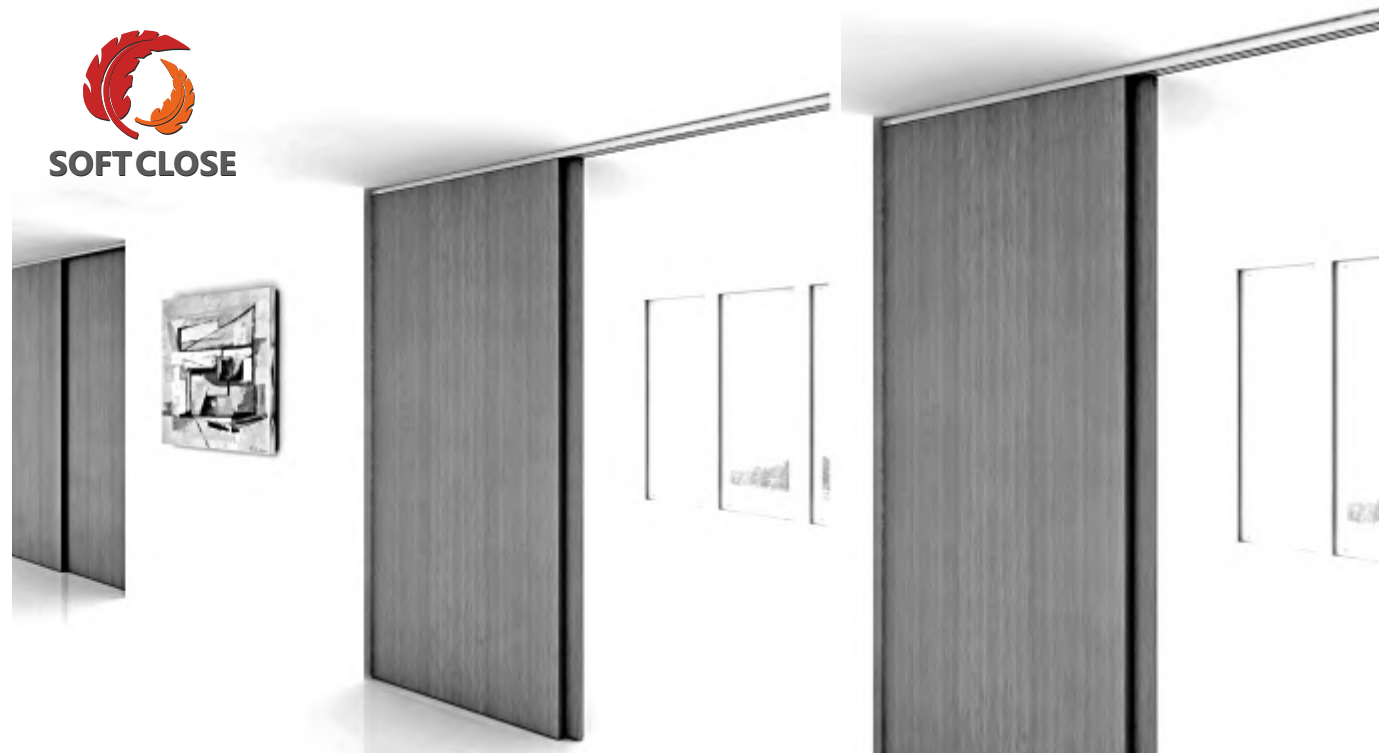

Soft Close Sliding Solutions

SOFT CLOSE

ESLD 045 SD Single way Damping ₹17,900.00 SET
ESLD 045 DD Double way Damping ₹23,200.00 SET

ESC 037 S (12) ₹9,020.00 SET

ESLD 046 SD Single way Damping ₹18,500.00 SET
ESLD 046 DD Double way Damping ₹27,150.00 SET

ESLD 051 SD Single way Damping ₹21,370.00 SET
ESLD 051 DD Double way Damping ₹29,000.00 SET

ESLD 052 SD Single way Damping ₹21,600.00 SET
ESLD 052 DD Double way Damping ₹30,100.00 SET

ESLD 011 F SD Single way Damping ₹25,400.00 SET
ESLD 011 F DD Double way Damping ₹32,900.00 SET

ESC 038 S (12) ₹9,250.00 SET

ESC 038 AS (12) ₹12,000.00 SET