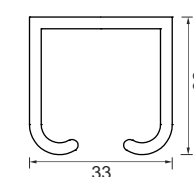

ALU. Profile Top Track for SGSF - 022A/048A
& ESLD-011A/019A/011B/019B
Size-2400mm/3600mm / 4800mm,
Finish-Aluminium

ESC 007 (08)	₹3,750.00

ESC 007 (12)	₹5,400.00

ESC 007 (16)	₹6,600.00