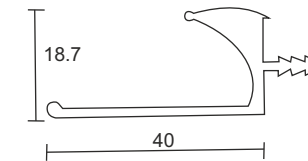

Aluminium Handle Profile
Finish- ALU PCS
EAPS 009 - ALU ₹2,329.00