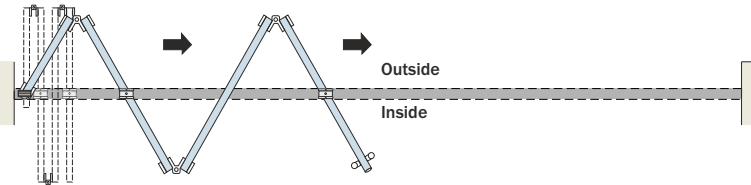

Sliding Solutions

Glass Sliding Folding System - 202 P

Features :

- Advanced glass center folding mechanism for up to 6 frameless glass panels with professional design concept.
- Center folding system is designed for both interior and exterior applications.
- Panels are connected using a hinges system.
- Nylon wheels integrated bearing for silent and easy running.
- Maximum weight of door : 75kgs/Panel.
- Minimum Panel Width : 500mm.

Calculation of Glass weight

Thickness of glass	Approx weight per sq.ft
6mm	1.40kg
8mm	1.85kg
10mm	2.35kg
12mm	2.95kg

Sliding Solutions

Glass Sliding Folding System - 202 P (without Bottom Track)

Features :

- Advanced glass center folding mechanism for up to 6 frameless glass panels with professional design concept without bottom guide channel.
- Center folding system is designed for both interior and exterior applications.
- Panels are connected using a hinges system.
- Nylon wheels integrated bearing for silent and easy running.
- Maximum weight of door : 75kgs/Panel.
- Minimum Panel Width : 500mm.

Calculation of Glass weight

Thickness of glass	Approx weight per sq.ft
6mm	1.40kg
8mm	1.85kg
10mm	2.35kg
12mm	2.95kg

Glass Center Folding System - 202 P

Top & Bottom Pivot Finish-SSS	Glass to Glass Connected Hinge Finish-SSS	Intermediate Hanger Roller with Bottom Guide Roller Finish-SSS	Top Track Finish-ALU
EGSLDF 202 P	EGSLDF 202 B	EGSLDF 202 E	ESC 042 (12)
SET	PCS	SET	PCS
₹ 22,500.00	₹ 14,400.00	₹ 24,200.00	₹ 11,100.00
			ESC 042 (16)
			₹ 13,370.00