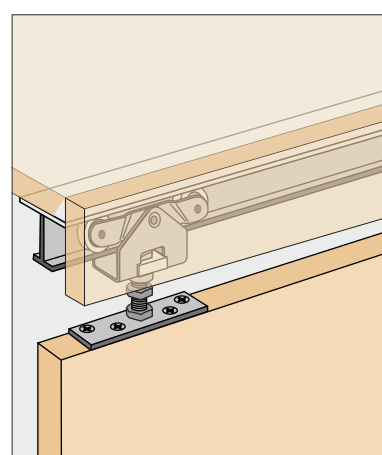

ES LD - 033

Wooden Sliding Fitting for Single Door

Features :

- Running track for ceiling mounting.
- Without bottom track.
- For 1 wooden door.
- Maximum door weight : 100kgs/Panel.

ES LD - 033 - 1 Door Kit SET

ES LD 033 ₹ 5,300.00

Bottom Guide Roller PCS
ES LD 035 ₹ 695.00

Alu. Profile for ES LD-035
Bottom Profile for Sliding Folding
Size-3600/4800mm
Finish-Alu PCS

ESC 043 (12) ₹ 6,000.00
ESC 043 (16) ₹ 8,520.00

Aluminium anodized single top track
Finish : Aluminium Anodized
Size : 3000 / 3600 / 4800mm PCS

ESC 033 (10) ₹ 6,250.00