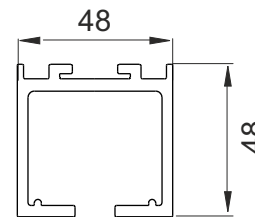

Alu. Profile for ESLD-006
Size-3600/4800mm
Finish-Alu PCS
ESC 006 (12) ₹10,000.00
ESC 006 (16) ₹16,000.00