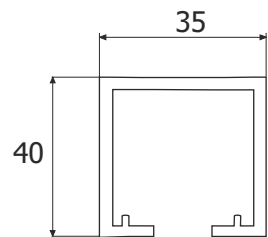

# Sliding Solutions

Alu. Profile for ESLD-045  
**Size-2440/3600mm**  
**Finish-Alu** PCS  
 ESC 037 (08) ₹3,700.00  
 ESC 037 (12) ₹5,260.00

Heavy Wooden Sliding Fitting  
 Weight Capacity-160kgs/panel SET  
 ESLD 046 ₹4,240.00