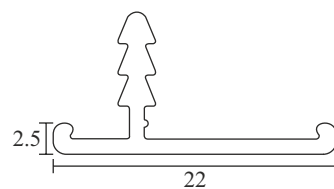

Aluminium Edge Profiles (with Handle)

Aluminium Edge Profile
Finish- ALU/CP/SS PCS
EAPS 022 - ALU ₹ 588.00
EAPS 022 - CP ₹ 735.00
EAPS 022 - SS ₹ 1,700.00