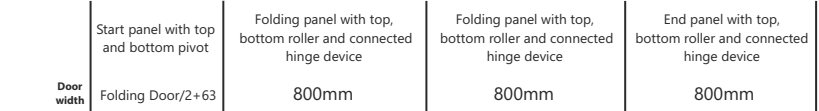

Sliding Solutions

Glass Sliding Folding System - 202 P (without Bottom Track)

Features :

- Advanced glass center folding mechanism for up to 6 frameless glass panels with professional design concept without bottom guide channel.
- Center folding system is designed for both interior and exterior applications.
- Panels are connected using a hinges system.
- Nylon wheels integrated bearing for silent and easy running.
- Maximum weight of door : 75kgs/Panel.
- Minimum Panel Width : 500mm.

Calculation of Glass weight

Thickness of glass	Approx weight per sq.ft
6mm	1.40kg
8mm	1.85kg
10mm	2.35kg
12mm	2.95kg