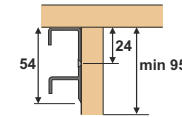

Aluminium anodized single bottom track not drilled
Finish : Aluminium Anodized

Size : 3000mm

ESC 061 ALU (10)

PCS

₹ 2,800.00