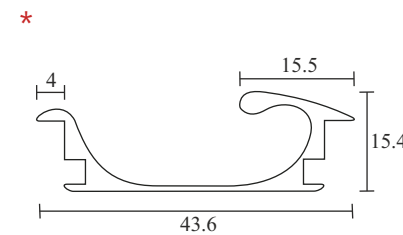

Aluminium Handle Profile
Finish- ALU/SS PCS
EAPS 070 - ALU ₹1,890.00
EAPS 070 - SS ₹6,900.00