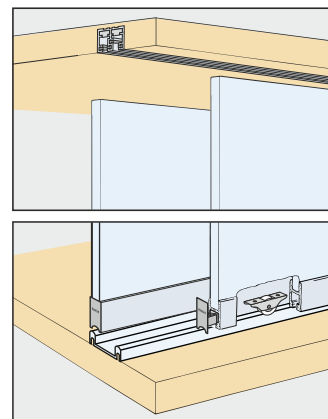

EGSF - 022 (10mm Glass) Glass Sliding Fitting for Cabinet

1. **Features :**
2. Top & bottom track, groove mounted.
   - With bottom running track.
   - Without fascia.
   - With running gear for concealed fixing.
   - For 2 glass doors.
   - Aluminium glass fixing profile 40/16.8 mm.
   - Maximum glass weight : 70kgs/Panel. (for 2 roller)
   - Maximum glass weight : 90kgs/Panel. (for 4 roller)

EGSF 018 - 2000 ALU	₹7,500.00
EGSF 018 - 3600 ALU	₹15,000.00

Maximum glass weight : 70kgs/Panel. **SET**

EGSF 022 ₹4,200.00

Aluminium anodized top track, bottom track and glass fixing profile. **SET**

EGSF 018 - 2000 SS	₹10,800.00
EGSF 018 - 3600 SS	₹16,500.00