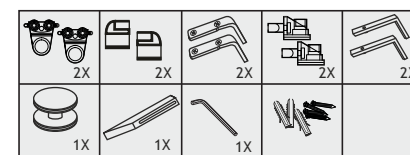

ELITE Shower Sliding Systems

ELITE Shower Sliding glass 1 doors (1 Fix + 1 Sliding Doors) SET