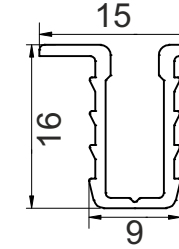

## Wardrobe Sliding Fitting

Wooden Sliding Fitting for Wardrobe (40kgs/panel)  
**Finish-Zinc Alloy**

ESLD 031	SET	₹475.00
----------	-----	---------

Alu. Profile for ESLD-031  
**Size-2440/3000mm**  
**Finish-Alu**