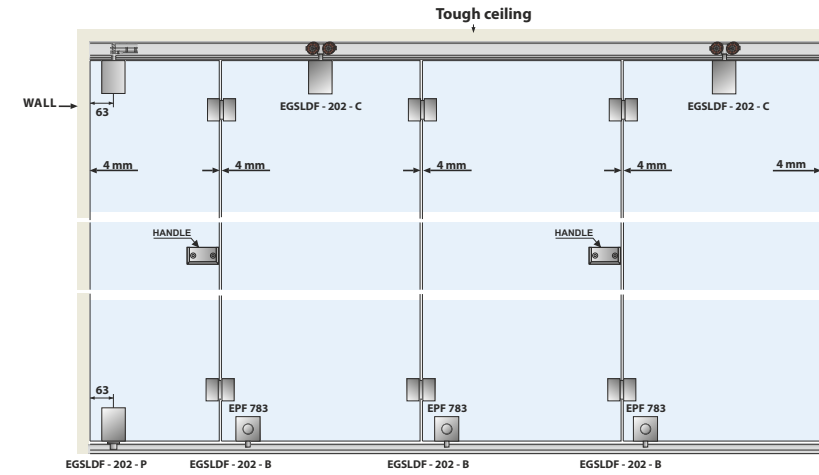

Sliding Solutions

Glass Sliding Folding System - 202 P (without Bottom Track)

Features :

- Advanced glass center folding mechanism for up to 6 frameless glass panels with professional design concept without bottom guide channel.
- Center folding system is designed for both interior and exterior applications.
- Panels are connected using a hinges system.
- Nylon wheels integrated bearing for silent and easy running.
- Maximum weight of door : 75kgs/Panel.
- Minimum Panel Width : 500mm.

Calculation of Glass weight

Thickness of glass	Approx weight per sq.ft
6mm	1.40kg
8mm	1.85kg
10mm	2.35kg
12mm	2.95kg