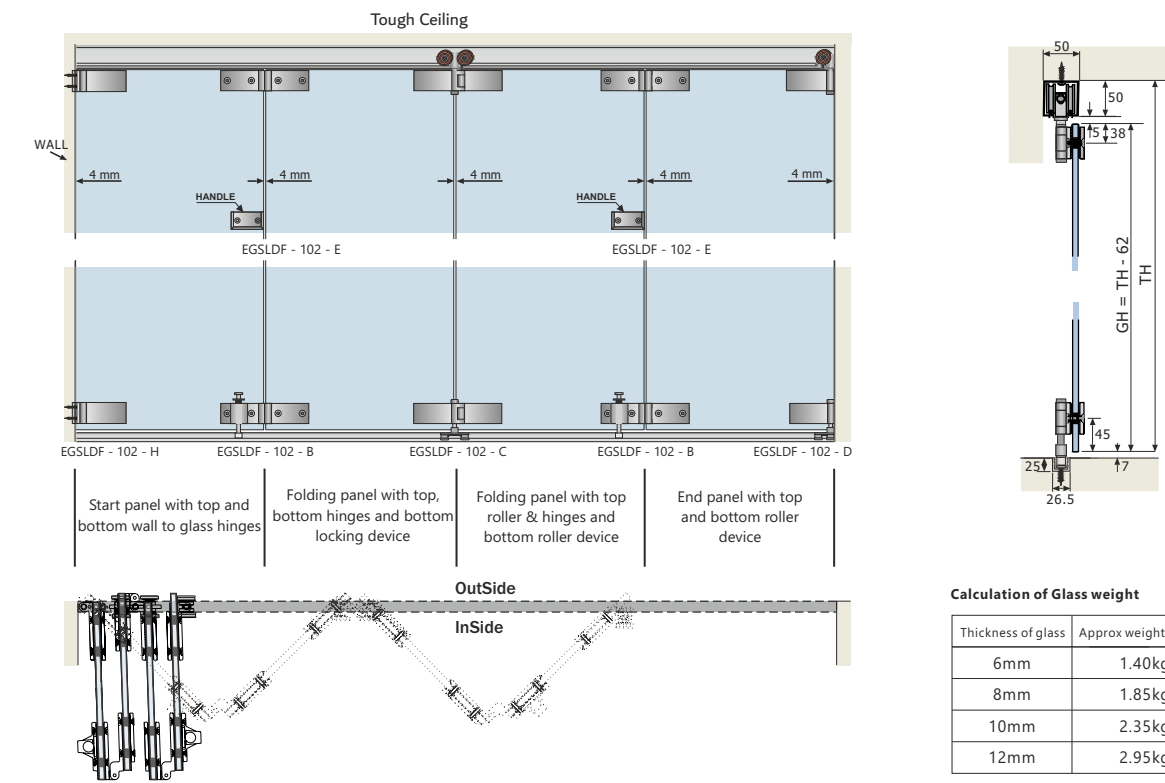

Sliding Solutions

Glass Sliding Folding System - 102 H

Features :

- Advanced folding mechanism for up to 6 frameless glass panels.
- Glass folding system is designed for both interior and exterior applications.
- Panels are connected using a hinges system.
- Nylon wheels integrated bearing for silent and easy running.
- Integrated bolt lock for security.
- Maximum weight of door : 75kgs/Panel.