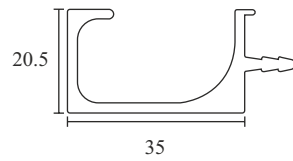

Aluminium Handle Profile
Finish- ALU MATT

EAPS 1106 - ALU MATT	₹1,000.00