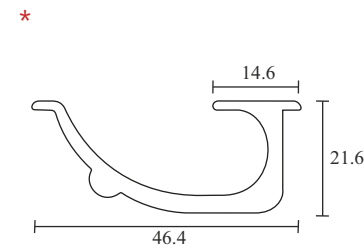

Aluminium Handle Profile
Finish- ALU/SS PCS
EAPS 071 - ALU ₹6,800.00
EAPS 071 - SS ₹9,200.00