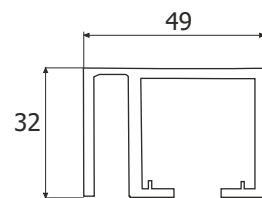

ALU. Profile for ESLD-049/050/019E/011E
Size-2400/3600mm,
Finish-Alu

ESC 037 A (08)	₹7,160.00

ESC 037 A (12)	₹9,720.00