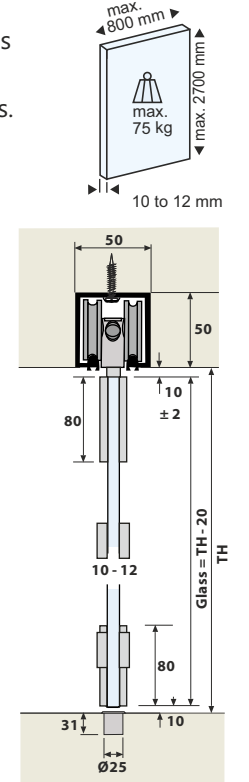

Calculation of Glass weight

Thickness of glass	Approx weight per sq.ft
6mm	1.40kg
8mm	1.85kg
10mm	2.35kg
12mm	2.95kg

Glass Center Folding System - 202 H (Without Bottom Track)

Wall to Glass Connected Hinge Finish-SSS PCS	Glass to Glass Connected Hinge Finish-SSS PCS	Intermediate Hanger Roller Finish-SSS PCS	Turn Knob Lock for 8mm to 12mm Finish-SSS PCS
EGSLDF 202 H ₹ 10,300.00	EGSLDF 202 B ₹ 14,400.00	EGSLDF 202 C ₹ 17,800.00	EPF 783 ₹ 7,060.00

Top Track Finish-ALU Size-3600/4800mm PCS	Top Track Seal for ESC-042 Finish-PVC MTR	Glass Sliding Folding Handle (Optional) Finish-SSS PCS	Seal for Sliding Glass Doors, High Strength Transparent Adhesive Size : 1000mm Finish- Transparent MTR
ESC 042 (12) ₹ 11,100.00 ESC 042 (16) ₹ 13,370.00	ESEAL 013 ₹ 380.00	EGSLDF 102 E ₹ 7,790.00	ESEAL 028 ₹ 1,740.00

Abbreviations - GH - Glass Height / TH - Total Height