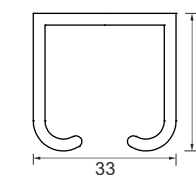

Alu. Profile for ESLD 013 H
Size-2400mm/3600mm / 4800mm,
Finish-Aluminium PCS
ESC 007 (08) ₹3,750.00
ESC 007 (12) ₹5,400.00
ESC 007 (16) ₹6,600.00

Sliding Lock & Handle