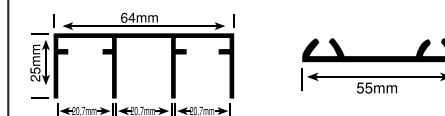

## Wardrobe Sliding Fitting - Super Series

Soft Close for ESLD - 101

ESOFT 101 ₹1,400.00 SET

Wooden Sliding Fittings for Wardrobe (80kgs/panel)  
Finish-Aluminium  
2 Door Kit

ESLD 101 ₹2,260.00 SET

Top and Bottom Track for ESLD - 101  
Size-2440 / 3000mm  
Finish-Aluminium