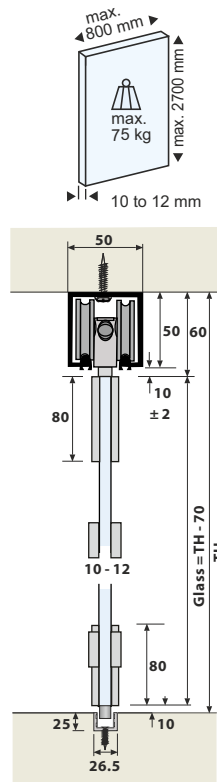

Sliding Solutions

Glass Sliding Folding System - 202 H

Features :

- Advanced glass center folding mechanism for up to 6 frameless glass panels with professional design concept.
- Center folding system is designed for both interior and exterior applications.
- Panels are connected using a hinges system.
- Nylon wheels integrated bearing for silent and easy running.
- Maximum weight of door : 75kgs/Panel.
- Minimum Panel Width : 500mm.

Calculation of Glass weight

Thickness of glass	Approx weight per sq.ft
6mm	1.40kg
8mm	1.85kg
10mm	2.35kg
12mm	2.95kg

GLASS CENTRE FOLDING SYSTEM - 202 H

Wall to Glass Connected Hinge Finish-SSS PCS	Glass to Glass Connected Hinge Finish-SSS PCS	Intermediate Hanger Roller with Bottom Guide Roller Finish-SSS SET	Top Track Finish-ALU Size-3600/4800mm
EGSLDF 202 H ₹ 10,300.00	EGSLDF 202 B ₹ 14,400.00	EGSLDF 202 E ₹ 24,200.00	ESC 042 (12) ₹ 11,100.00 ESC 042 (16) ₹ 13,370.00

Bottom Track Finish-ALU Size-3600/4800mm PCS	Top Track Seal for ESC-042 Finish-PVC MTR	Glass Sliding Folding Handle (Optional) Finish-SSS PCS	Seal for Sliding Glass Doors, High Strength Transparent Adhesive Size : 1000mm Finish- Transparent MTR	Turn Knob Lock for 8mm to 12mm Finish-SSS PCS
ESC 043 (12) ₹ 6,000.00 ESC 043 (16) ₹ 8,520.00	ESEAL 013 ₹ 380.00	EGSLDF 102 E ₹ 7,790.00	ESEAL 028 ₹ 1,740.00	EPF 783 ₹ 7,060.00

Abbreviations - GH - Glass Height / TH - Total Height

Sliding Solutions

Glass Sliding Folding System - 202 H (without Bottom Track)

Features :

- Advanced glass center folding mechanism for up to 6 frameless glass panels with professional design concept without bottom guide channel.
- Center folding system is designed for both interior and exterior applications.
- Panels are connected using a hinges system.
- Nylon wheels integrated bearing for silent and easy running.
- Maximum weight of door : 75kgs/Panel.
- Minimum Panel Width : 500mm.