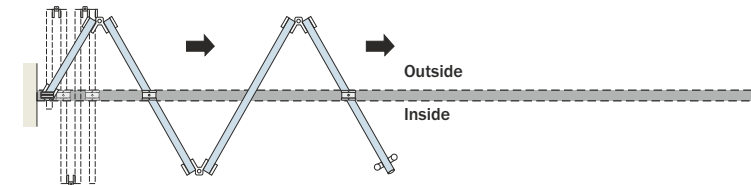

Glass Center Folding System - 202 P

Top & Bottom Pivot Finish-SSS	Glass to Glass Connected Hinge Finish-SSS	Intermediate Hanger Roller with Bottom Guide Roller Finish-SSS	Top Track Finish-ALU
EGSLDF 202 P	EGSLDF 202 B	EGSLDF 202 E	ESC 042 (12)
SET	PCS	SET	PCS
₹ 22,500.00	₹ 14,400.00	₹ 24,200.00	₹ 11,100.00
			ESC 042 (16)
			₹ 13,370.00

Bottom Track Finish-ALU Size-3600/4800mm	Top Track Seal for ESC-042 Finish-PVC	Glass Sliding Folding Handle (Optional) Finish-SSS	Seal for Sliding Glass Doors, High Strength Transparent Adhesive Size : 1000mm Finish- Transparent	Turn Knob Lock for 8mm to 12mm Finish-SSS
ESC 043 (12)	ESEAL 013	EGSLDF 102 E	ESEAL 028	EPF 783
PCS	MTR	PCS	MTR	PCS
₹ 6,000.00	₹ 380.00	₹ 7,790.00	₹ 1,740.00	₹ 7,060.00
ESC 043 (16)				
₹ 8,520.00				

Abbreviations - GH - Glass Height / TH - Total Height

Glass Center Folding System - 202 P (without Bottom Track)

Top & Bottom Pivot Finish-SSS	Glass to Glass Connected Hinge Finish-SSS	Intermediate Hanger Roller Finish-SSS	Turn Knob Lock for 8mm to 12mm Finish-SSS
EGSLDF 202 P	EGSLDF 202 B	EGSLDF 202 C	EPF 783
SET	PCS	PCS	PCS
₹ 22,500.00	₹ 14,400.00	₹ 17,800.00	₹ 7,060.00

Top Track Finish-ALU Size-3600/4800mm	Top Track Seal for ESC-042 Finish-PVC	Glass Sliding Folding Handle (Optional) Finish-SSS	Seal for Sliding Glass Doors, High Strength Transparent Adhesive Size : 1000mm Finish- Transparent
ESC 042 (12)	ESEAL 013	EGSLDF 102 E	ESEAL - 028
PCS	MTR	PCS	MTR
₹ 11,100.00	₹ 380.00	₹ 7,790.00	₹ 1,740.00
ESC 042 (16)			
₹ 13,370.00			

Abbreviations - GH - Glass Height / TH - Total Height