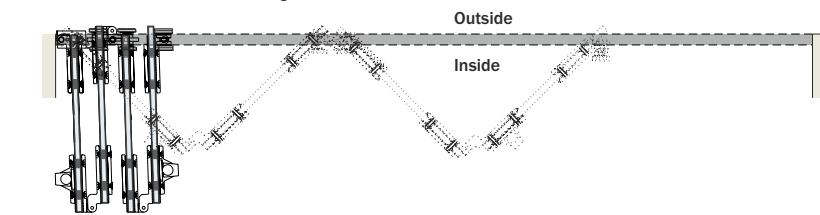

Sliding Solutions

Glass Sliding Folding System - 103 P With Center Hinge

Features :

- Advanced folding mechanism for up to 6 frameless glass panels.
- Glass folding system is designed for both interior and exterior applications.
- Panels are connected using a hinges system.
- Nylon wheels integrated bearing for silent and easy running.
- Integrated bolt lock for security.
- Maximum weight of door : 75kgs/Panel.

Calculation of Glass weight

Thickness of glass	Approx weight per sq.ft
6mm	1.40kg
8mm	1.85kg
10mm	2.35kg
12mm	2.95kg

Glass Sliding Folding System - 103 P

Top & Bottom Pivot Finish-SSS	Glass to Glass Connected with Stopper Finish-SSS	Intermediate Roller with Guide Roller Finish-SSS	End Roller with Guide Roller Finish-SSS
EGSLDF 102 P	EGSLDF 103 B	EGSLDF 103 C	EGSLDF 102 D
SET ₹15,260.00	SET ₹35,800.00	SET ₹42,100.00	SET ₹23,140.00

Top Alu. Profile Size : 3600 / 4800mm Finish-ALU	Bottom Alu. Profile Size : 3600 / 4800mm Finish-ALU	Top Profile Seal for ESC-042 Finish-PVC	Glass to Glass Connector without Stopper Finish-SSS	Seal for Sliding Glass Doors, High Strength Transparent Adhesive Size : 1000mm Finish- Transparent
ESC 042 (12)	ESC 043 (12)	ESEAL 013	EGSLDF 103 B-H	ESEAL 028
₹11,100.00	₹6,000.00	₹380.00	₹21,947.00	₹1,740.00
ESC 042 (16)	ESC 043 (16)			
₹13,370.00	₹8,520.00			

Note : Put extra hinge for height up to 2700.

Abbreviations - GH - Glass Height / TH - Total Height

Sliding Solutions

Glass Sliding Folding System - 103 H

Features :

- Advanced folding mechanism for up to 6 frameless glass panels.
- Glass folding system is designed for both interior and exterior applications.
- Panels are connected using a hinges system.
- Nylon wheels integrated bearing for silent and easy running.
- Integrated bolt lock for security.
- Maximum weight of door : 75kgs/Panel.