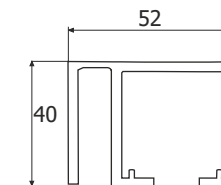

ALU. Profile Top Track for ESLD-051/052
011F/019F
Size-2400/3600mm,
Finish-Alu

ESC 038 A (08)	₹11,500.00

ESC 038 A (12)	₹12,000.00