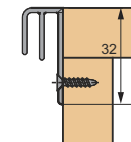

Aluminium anodized single bottom track not drilled
Finish : Aluminium Anodized

Size : 3000mm

ESC 062 ALU (10)

PCS

₹ 1,646.00