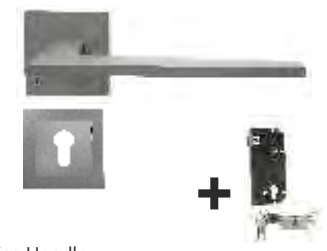

Mortise Handle with Lock Body Cylinder
Finish-SSS COMBO SET
EMHS 003R ₹ 3,950.00