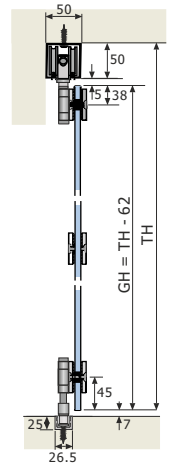

Calculation of Glass weight

Thickness of glass	Approx weight per sq.ft
6mm	1.40kg
8mm	1.85kg
10mm	2.35kg
12mm	2.95kg

Glass Sliding Folding System - 103 H

Wall to Glass Connected Hinge Finish-SSS	Glass to Glass Connected with Stopper Finish-SSS	Intermediate Roller with Guide Roller Finish-SSS	End Roller with Guide Roller Finish-SSS	Seal for Sliding Glass Doors, High Strength Transparent Adhesive Size : 1000mm Finish- Transparent
EGSLDF 103 H	EGSLDF 103 B	EGSLDF 103 C	EGSLDF 102 D	ESEAL 028
SET ₹16,175.00	SET ₹35,800.00	SET ₹42,100.00	SET ₹23,140.00	MTR ₹1,740.00

Top Alu. Profile Size : 3600 / 4800mm Finish-ALU	Bottom Alu. Profile Size : 3600 / 4800mm Finish-ALU	Top Profile Seal for ESC-042 Finish-PVC	Glass to Glass Connector without Stopper Finish-SSS	Glass Sliding Folding Stopper Finish-SSS
ESC 042 (12)	ESC 043 (12)	ESEAL 013	EGSLDF 103 B-H	EGSLDF 102 S
₹11,100.00	₹6,000.00	₹380.00	₹21,947.00	₹7,000.00
ESC 042 (16)	ESC 043 (16)			
₹13,370.00	₹8,520.00			

Note : Put extra hinge for height up to 2700.

Abbreviations - GH - Glass Height / TH - Total Height