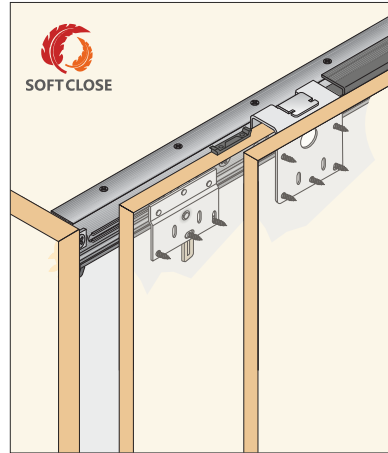

Sliding Solutions

Showcase / Cabinet Sliding Fitting

ESLD - 058

Wooden Sliding Fitting for Wardrobe Door

Features :

- Overlay sliding door system.
- With running gear for concealed fixing.
- For 2 or 3 wooden doors.
- Material : Nylon roller with steel ball bearing.
- Maximum door weight : 50 kgs/Panel.

Aluminium anodized single top track
Finish : Aluminium Anodized

Size : 3000mm

ESC 058 ALU (10)

PCS

₹ 2,840.00

ESLD - 058 - 2 Door Kit

SET

ESLD 058 ₹ 4,465.00

ESLD 058 SOFT ★

ESLD - 058 A - 3 Door Kit

SET

ESLD 058 - A ₹ 5,870.00

ESLD 058 - A SOFT ★