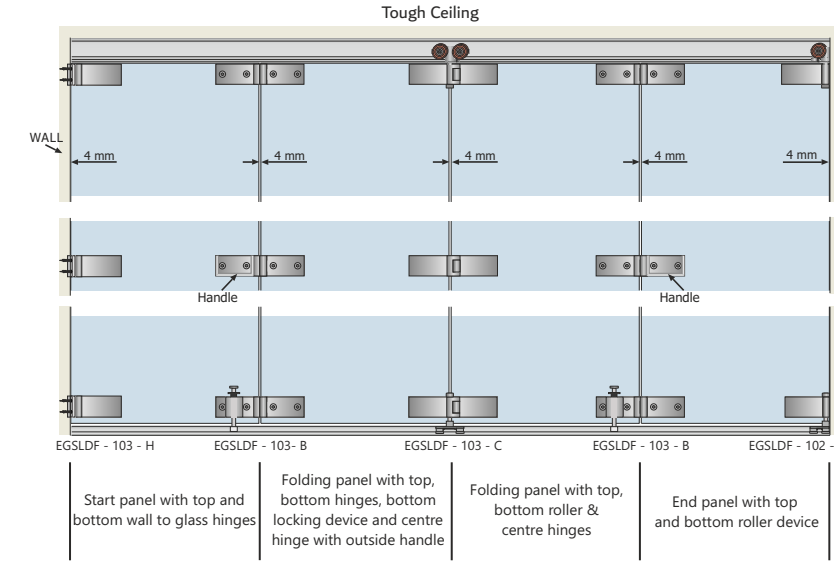

Calculation of Glass weight

Thickness of glass	Approx weight per sq.ft
6mm	1.40kg
8mm	1.85kg
10mm	2.35kg
12mm	2.95kg

Glass Sliding Folding System - 103 H

Wall to Glass Connected Hinge Finish-SSS	Glass to Glass Connected with Stopper Finish-SSS	Intermediate Roller with Guide Roller Finish-SSS	End Roller with Guide Roller Finish-SSS	Seal for Sliding Glass Doors, High Strength Transparent Adhesive Size : 1000mm Finish- Transparent
EGSLDF 103 H	EGSLDF 103 B	EGSLDF 103 C	EGSLDF 102 D	ESEAL 028
SET ₹16,175.00	SET ₹35,800.00	SET ₹42,100.00	SET ₹23,140.00	MTR ₹1,740.00

Top Alu. Profile Size : 3600 / 4800mm Finish-ALU	Bottom Alu. Profile Size : 3600 / 4800mm Finish-ALU	Top Profile Seal for ESC-042 Finish-PVC	Glass to Glass Connector without Stopper Finish-SSS	Glass Sliding Folding Stopper Finish-SSS
ESC 042 (12)	ESC 043 (12)	ESEAL 013	EGSLDF 103 B-H	EGSLDF 102 S
₹11,100.00	₹6,000.00	₹380.00	₹21,947.00	₹7,000.00
ESC 042 (16)	ESC 043 (16)			
₹13,370.00	₹8,520.00			

Note : Put extra hinge for height up to 2700.

Abbreviations - GH - Glass Height / TH - Total Height