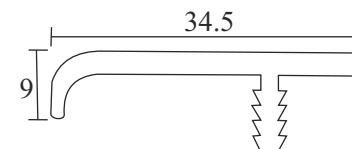

Aluminium Handle Profile
Finish- ALU/SS PCS
EAPS 035 - ALU ₹2,100.00
EAPS 035 - SS ₹2,400.00