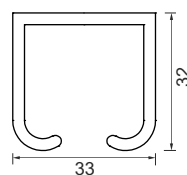

Alu. Profile for ESLD 013 / ESLD 014 / ESLD 015
Size-2400mm/3600mm / 4800mm,
Finish-Aluminium PCS
ESC 007 (08) ₹3,750.00
ESC 007 (12) ₹5,400.00
ESC 007 (16) ₹6,600.00