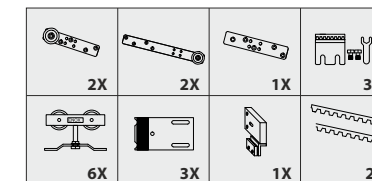

Complete set with Roller, Guide, Pulley, Tuth belt & Conncing Part (without bottom guide) SET

ESLDF 084 - 3 ₹75,080.00