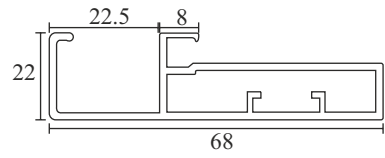

Aluminium Frame Profile with Handle
Finish- ALU MATT PCS
EAPS 1012 ALU MATT ₹3,000.00