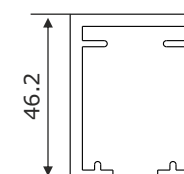

ALU. Profile
Size-3600mm,
Finish-Aluminium

ESC 038 S (12) ₹9,250.00 SET