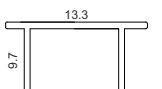

## ELITE Shower Sliding Systems

ELITE Shower Sliding glass 1 doors (1 Fix + 1 Sliding Doors) SET

Size: 2000mm

Size: 2000mm

Size: 2000mm

ESH 8001 - FITTING	₹19,500.00	ESC 8001 - A	₹17,480.00	ESC 8001 - B	₹3,883.00	ESC 8001 - C	₹520.00
--------------------	------------	--------------	------------	--------------	-----------	--------------	---------