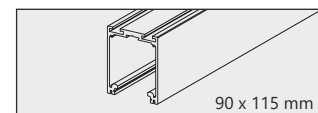

Aluminium anodized Profile
Finish : Aluminium Anodized.
Size : 3600 / 4800 mm.

ESC 081 - ALU (12)	₹41,000.00
ESC 081 - ALU (16)	₹57,000.00