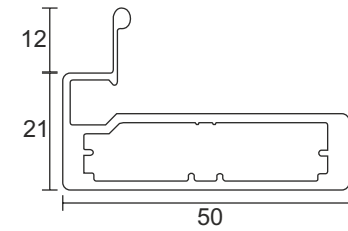

Aluminium Frame Profile with Handle
Finish- ALU/SS PCS
EAPS 1031 ALU ₹3,300.00
EAPS 1031 SS ₹4,450.00