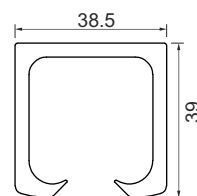

## Wooden Sliding Fitting - Synchro

Heavy Wooden Sliding Fitting  
 Weight Capacity-200kgs/panel SET  
 ESLD 016 - A ₹7,590.00

Alu. Profile for ESLD-016 A  
**Size-3600/4800mm**  
**Finish-Alu** PCS  
 ESC 016 (12) ₹8,800.00  
 ESC 016 (16) ₹14,000.00