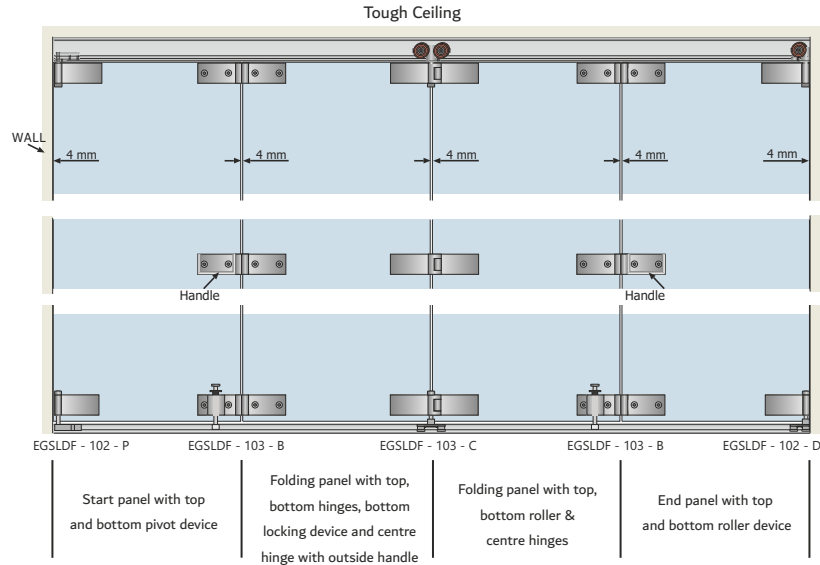

Sliding Solutions

Glass Sliding Folding System - 103 P With Center Hinge

Features :

- Advanced folding mechanism for up to 6 frameless glass panels.
- Glass folding system is designed for both interior and exterior applications.
- Panels are connected using a hinges system.
- Nylon wheels integrated bearing for silent and easy running.
- Integrated bolt lock for security.
- Maximum weight of door : 75kgs/Panel.

Calculation of Glass weight

Thickness of glass	Approx weight per sq.ft
6mm	1.40kg
8mm	1.85kg
10mm	2.35kg
12mm	2.95kg

Glass Sliding Folding System - 103 P

Top & Bottom Pivot Finish-SSS	Glass to Glass Connected with Stopper Finish-SSS	Intermediate Roller with Guide Roller Finish-SSS	End Roller with Guide Roller Finish-SSS
EGSLDF 102 P	EGSLDF 103 B	EGSLDF 103 C	EGSLDF 102 D
SET ₹15,260.00	SET ₹35,800.00	SET ₹42,100.00	SET ₹23,140.00

Top Alu. Profile Size : 3600 / 4800mm Finish-ALU	Bottom Alu. Profile Size : 3600 / 4800mm Finish-ALU	Top Profile Seal for ESC-042 Finish-PVC	Glass to Glass Connector without Stopper Finish-SSS	Seal for Sliding Glass Doors, High Strength Transparent Adhesive Size : 1000mm Finish- Transparent
ESC 042 (12)	ESC 043 (12)	ESEAL 013	EGSLDF 103 B-H	ESEAL 028
₹11,100.00	₹6,000.00	₹380.00	₹21,947.00	₹1,740.00
ESC 042 (16)	ESC 043 (16)			
₹13,370.00	₹8,520.00			

Note : Put extra hinge for height up to 2700.

Abbreviations - GH - Glass Height / TH - Total Height

Sliding Solutions

Glass Sliding Folding System - 103 H

Features :

- Advanced folding mechanism for up to 6 frameless glass panels.
- Glass folding system is designed for both interior and exterior applications.
- Panels are connected using a hinges system.
- Nylon wheels integrated bearing for silent and easy running.
- Integrated bolt lock for security.
- Maximum weight of door : 75kgs/Panel.