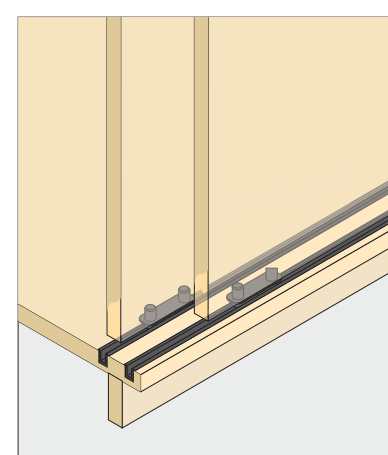

ESLD - 039

Bottom Door Guide

Features :

- Bottom mounted track for inset access.
- Bottom door guide for inset door.
- With running guide.
- For 2 wooden doors.
- Material : Plastic.

ESLD - 039 2 Doors kit

SET

ESLD 039 ₹ 165.00

PVC Single Track
Finish : PVC
Size : 3000mm

ESC 039 (10) ₹ 288.00