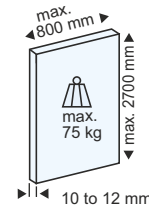

Sliding Solutions

Glass Sliding Folding System - 103 P With Center Hinge

Features :

- Advanced folding mechanism for up to 6 frameless glass panels.
- Glass folding system is designed for both interior and exterior applications.
- Panels are connected using a hinges system.
- Nylon wheels integrated bearing for silent and easy running.
- Integrated bolt lock for security.
- Maximum weight of door : 75kgs/Panel.

Calculation of Glass weight

Thickness of glass	Approx weight per sq.ft
6mm	1.40kg
8mm	1.85kg
10mm	2.35kg
12mm	2.95kg

Glass Sliding Folding System - 103 P

Top & Bottom Pivot Finish-SSS	Glass to Glass Connected with Stopper Finish-SSS	Intermediate Roller with Guide Roller Finish-SSS	End Roller with Guide Roller Finish-SSS
EGSLDF 102 P	EGSLDF 103 B	EGSLDF 103 C	EGSLDF 102 D
SET ₹15,260.00	SET ₹35,800.00	SET ₹42,100.00	SET ₹23,140.00

Top Alu. Profile Size : 3600 / 4800mm Finish-ALU	Bottom Alu. Profile Size : 3600 / 4800mm Finish-ALU	Top Profile Seal for ESC-042 Finish-PVC	Glass to Glass Connector without Stopper Finish-SSS	Seal for Sliding Glass Doors, High Strength Transparent Adhesive Size : 1000mm Finish- Transparent
ESC 042 (12)	ESC 043 (12)	ESEAL 013	EGSLDF 103 B-H	ESEAL 028
₹11,100.00	₹6,000.00	₹380.00	₹21,947.00	₹1,740.00
ESC 042 (16)	ESC 043 (16)			
₹13,370.00	₹8,520.00			

Note : Put extra hinge for height up to 2700.

Abbreviations - GH - Glass Height / TH - Total Height

Sliding Solutions

Glass Sliding Folding System - 103 H

Features :

- Advanced folding mechanism for up to 6 frameless glass panels.
- Glass folding system is designed for both interior and exterior applications.
- Panels are connected using a hinges system.
- Nylon wheels integrated bearing for silent and easy running.
- Integrated bolt lock for security.
- Maximum weight of door : 75kgs/Panel.