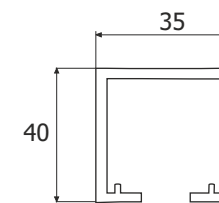

ALU. Profile Top Track for ESLD-051/052
011F/019F
Size-2440/3600mm,
Finish-Alu

ESC 038 (08)	₹4,500.00

ESC 038 (12)	₹7,600.00