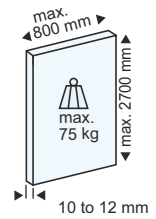

Calculation of Glass weight

Thickness of glass	Approx weight per sq.ft
6mm	1.40kg
8mm	1.85kg
10mm	2.35kg
12mm	2.95kg

Glass Sliding Folding System - 103 H

Wall to Glass Connected Hinge Finish-SSS	Glass to Glass Connected with Stopper Finish-SSS	Intermediate Roller with Guide Roller Finish-SSS	End Roller with Guide Roller Finish-SSS	Seal for Sliding Glass Doors, High Strength Transparent Adhesive Size : 1000mm Finish- Transparent
EGSLDF 103 H	EGSLDF 103 B	EGSLDF 103 C	EGSLDF 102 D	ESEAL 028
SET ₹16,175.00	SET ₹35,800.00	SET ₹42,100.00	SET ₹23,140.00	MTR ₹1,740.00

Top Alu. Profile Size : 3600 / 4800mm Finish-ALU	Bottom Alu. Profile Size : 3600 / 4800mm Finish-ALU	Top Profile Seal for ESC-042 Finish-PVC	Glass to Glass Connector without Stopper Finish-SSS	Glass Sliding Folding Stopper Finish-SSS
ESC 042 (12)	ESC 043 (12)	ESEAL 013	EGSLDF 103 B-H	EGSLDF 102 S
₹11,100.00	₹6,000.00	₹380.00	₹21,947.00	₹7,000.00
ESC 042 (16)	ESC 043 (16)			
₹13,370.00	₹8,520.00			

Note : Put extra hinge for height up to 2700.

Abbreviations - GH - Glass Height / TH - Total Height