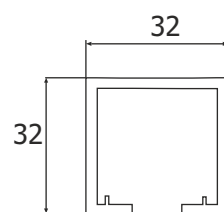

ALU. Profile for ESLD-049 / 050 / 019E/ 011E
Size-2440/3600mm,
Finish-Alu

ESC 037 (08)	₹3,700.00

ESC 037 (12)	₹5,260.00