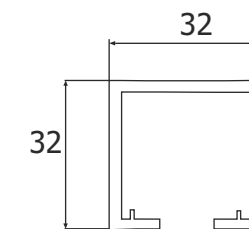

Alu. Profile for ESLD 045 H
Size-2440/3600mm
Finish-Alu PCS
ESC 037 (08) ₹3,700.00
ESC 037 (12) ₹5,260.00