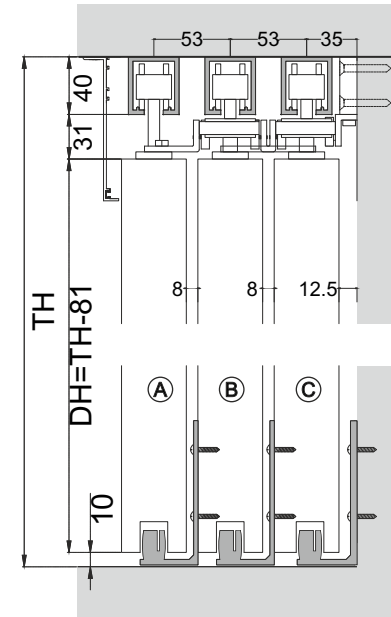

Complete set with Roller, Guide, Pulley, Tuth belt & Conncing Part (without bottom guide) SET

ESLDF 084 - 2 ₹42,150.00

ESLDF 084 / 3
Telescopic 3 - panels slide