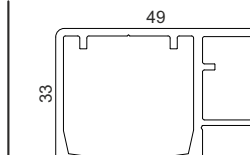

Size: 2000mm

ESH 8001 - FITTING	₹19,500.00	ESC 8001 - A	₹17,480.00	ESC 8001 - B	₹3,883.00	ESC 8001 - C	₹520.00