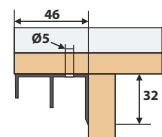

Aluminium anodized single bottom track not drilled
Finish : Aluminium Anodized

Size : 3000mm

ESC 060 ALU (10)

PCS

₹ 2,205.00