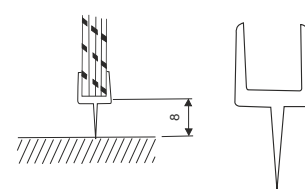

Glass to Floor / Wall For 8/10/12mm
Size-2200mm
Finish-Transparent
EGP 504 - 08 ₹360.00
EGP 504 - 10 ₹360.00
EGP 504 - 12 ₹360.00
EGP 504 - 12 BM ₹425.00