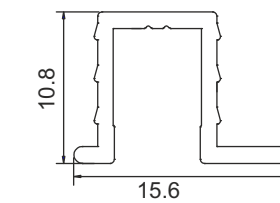

Alu. Profile for ESLD-002
Size-2440/3000mm
Finish-Alu

ESC 002 (08)	PCS	₹780.00
ESC 002 - ALU (10)		₹900.00