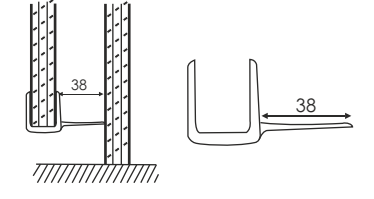

PVC Profile for Over lay Sliding Door For 10mm to 12mm
Size-2200mm
Finish-Transparent