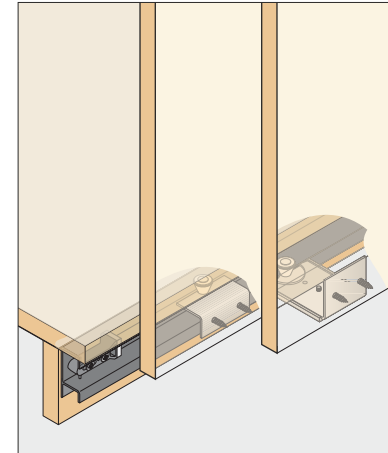

Sliding Solutions

ESLD - 061

Bottom Door Guide

Features :

- Bottom mounted track for nominal access.
- For 2/3 wooden doors.
- Material : Nylon roller with steel ball bearing.

Aluminium anodized single bottom track not drilled
Finish : Aluminium Anodized

Size : 3000mm

ESC 061 ALU (10)

PCS

₹ 2,800.00

ESLD - 061 2 Doors kit

SET

ESLD 061 ₹ 1,895.00

ESLD - 061 A 3 Doors kit

SET

ESLD 061 - A ₹ 2,735.00