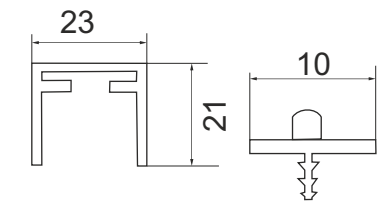

Alu. Profile for ESLD-022
Size-2440/3000mm
Finish-Alu

ESC 021 (08)	PCS	₹1,930.00
ESC 021 (10)		₹2,390.00