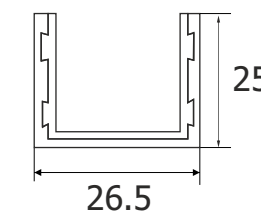

Alu. Profile for ESLD-035
Bottom Profile for Sliding Folding
Size-3600/4800mm
Finish-Alu PCS
ESC 043 (12) ₹6,000.00
ESC 043 (16) ₹8,520.00

Wooden Sliding Fitting - Synchro