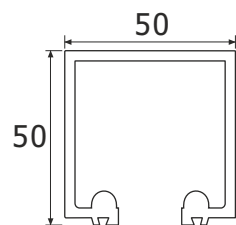

Alu. Profile for ESLD-008
Size-3600/4800mm
Finish-Alu PCS
ESC 042 (12) ₹11,100.00
ESC 042 (16) ₹13,370.00