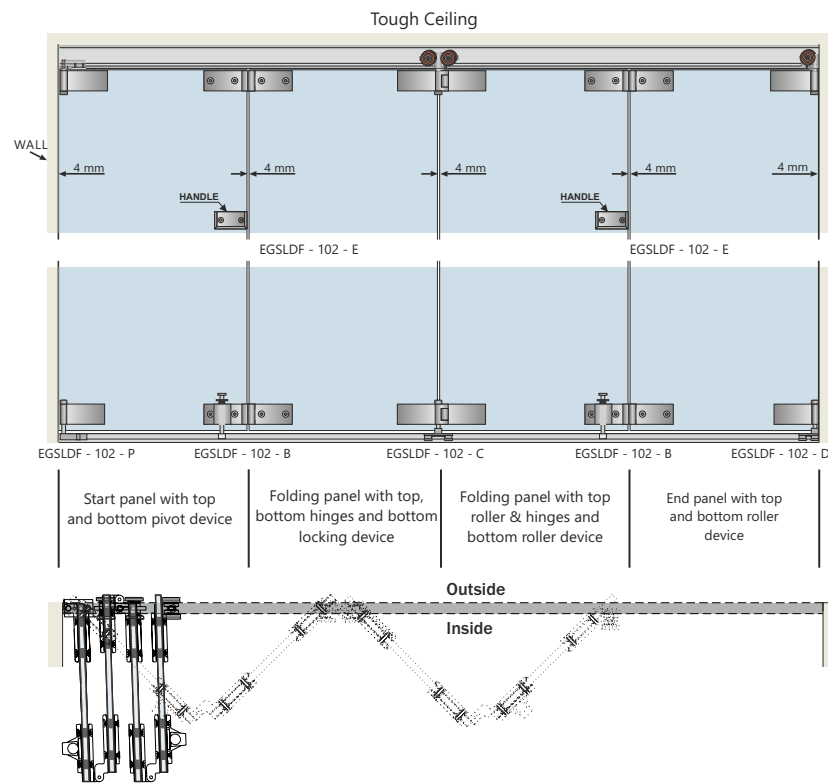

Sliding Solutions

Glass Sliding Folding System - 102 P

Features :

- Advanced folding mechanism for up to 6 frameless glass panels.
- Glass folding system is designed for both interior and exterior applications.
- Panels are connected using a hinges system.
- Nylon wheels integrated bearing for silent and easy running.
- Integrated bolt lock for security.
- Maximum weight of door : 75kgs/Panel.