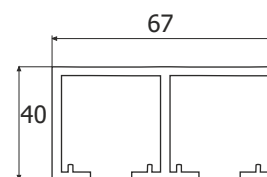

ALU. Profile Top Track for ESLD-051/052
011F/019F
Size-3600mm,
Finish-Alu

ESC 038 B (12)	₹19,000.00