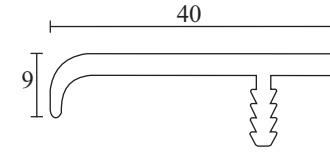

Aluminium Profiles

Aluminium Edge Profile
Finish- ALU/SS PCS
EAPS 068 - ALU ₹1,400.00
EAPS 068 - SS ₹2,000.00