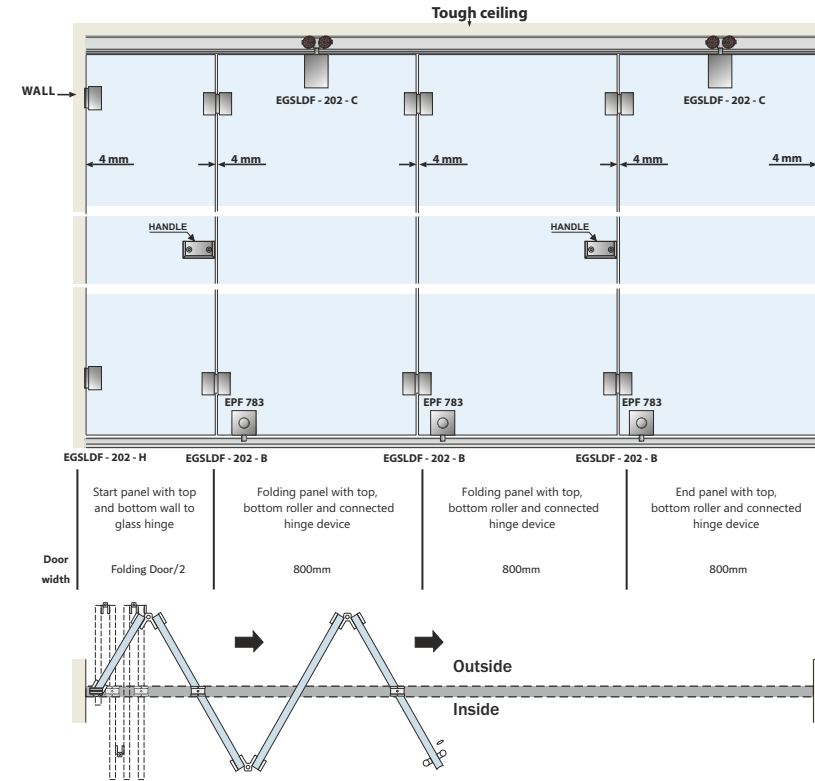

Calculation of Glass weight

Thickness of glass	Approx weight per sq.ft
6mm	1.40kg
8mm	1.85kg
10mm	2.35kg
12mm	2.95kg

Glass Center Folding System - 202 H (Without Bottom Track)

Wall to Glass Connected Hinge Finish-SSS PCS	Glass to Glass Connected Hinge Finish-SSS PCS	Intermediate Hanger Roller Finish-SSS PCS	Turn Knob Lock for 8mm to 12mm Finish-SSS PCS
EGSLDF 202 H ₹ 10,300.00	EGSLDF 202 B ₹ 14,400.00	EGSLDF 202 C ₹ 17,800.00	EPF 783 ₹ 7,060.00

Top Track Finish-ALU Size-3600/4800mm PCS	Top Track Seal for ESC-042 Finish-PVC MTR	Glass Sliding Folding Handle (Optional) Finish-SSS PCS	Seal for Sliding Glass Doors, High Strength Transparent Adhesive Size : 1000mm Finish- Transparent MTR
ESC 042 (12) ₹ 11,100.00 ESC 042 (16) ₹ 13,370.00	ESEAL 013 ₹ 380.00	EGSLDF 102 E ₹ 7,790.00	ESEAL 028 ₹ 1,740.00

Abbreviations - GH - Glass Height / TH - Total Height