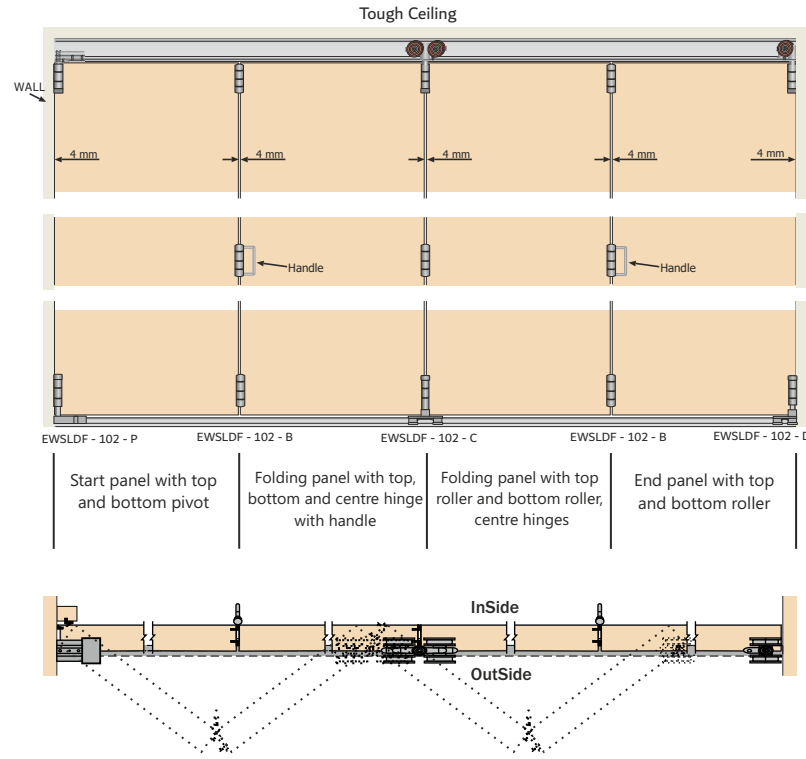

### Features :

- Advanced folding mechanism for up to 6 wooden panels.
- Wooden folding system is designed for both interior and exterior applications.
- Panels are connected using a hinges system.
- Nylon wheels integrated bearing for silent and easy running.
- Maximum door weight : 75kgs/Panel