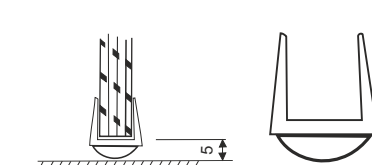

Glass to Floor / Wall For 8/10/12mm
Size-2200mm
Finish-Transparent
EGP 510 - 08 ₹350.00
EGP 510 - 10 ₹350.00
EGP 510 - 12 ₹350.00