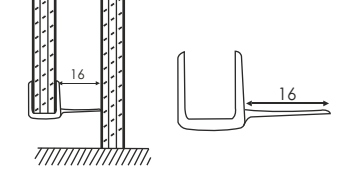

PVC Profile for Over lay Sliding For 8/10/12mm
Size-2200mm
Finish-Transparent

	PCS
EGP 514 - 08	₹350.00
EGP 514 - 10	₹350.00
EGP 514 - 12	₹350.00