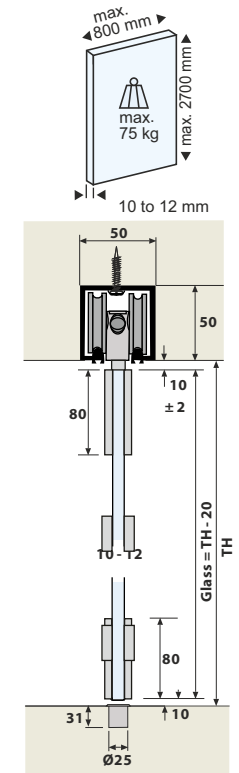

Sliding Solutions

Glass Sliding Folding System - 202 P (without Bottom Track)

Features :

- Advanced glass center folding mechanism for up to 6 frameless glass panels with professional design concept without bottom guide channel.
- Center folding system is designed for both interior and exterior applications.
- Panels are connected using a hinges system.
- Nylon wheels integrated bearing for silent and easy running.
- Maximum weight of door : 75kgs/Panel.
- Minimum Panel Width : 500mm.

Calculation of Glass weight

Thickness of glass	Approx weight per sq.ft
6mm	1.40kg
8mm	1.85kg
10mm	2.35kg
12mm	2.95kg