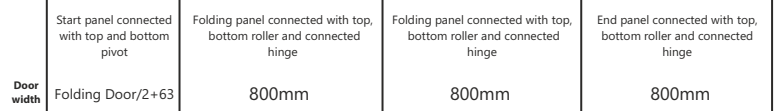

Sliding Solutions

Glass Sliding Folding System - 202 P

Features :

- Advanced glass center folding mechanism for up to 6 frameless glass panels with professional design concept.
- Center folding system is designed for both interior and exterior applications.
- Panels are connected using a hinges system.
- Nylon wheels integrated bearing for silent and easy running.
- Maximum weight of door : 75kgs/Panel.
- Minimum Panel Width : 500mm.

Calculation of Glass weight

Thickness of glass	Approx weight per sq.ft
6mm	1.40kg
8mm	1.85kg
10mm	2.35kg
12mm	2.95kg