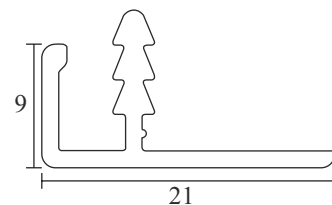

Aluminium Edge Profile
Finish- ALU/SS PCS
EAPS 021 - ALU ₹ 678.00
EAPS 021 - SS ₹ 1,450.00