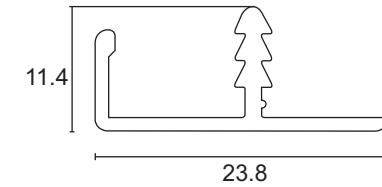

Aluminium Edge Profile
Finish- ALU/SS PCS
EAPS 072 - ALU ₹735.00
EAPS 072 - SS ₹1,020.00