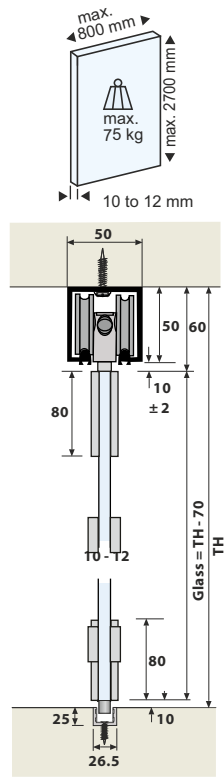

Sliding Solutions

Glass Sliding Folding System - 202 P

Features :

- Advanced glass center folding mechanism for up to 6 frameless glass panels with professional design concept.
- Center folding system is designed for both interior and exterior applications.
- Panels are connected using a hinges system.
- Nylon wheels integrated bearing for silent and easy running.
- Maximum weight of door : 75kgs/Panel.
- Minimum Panel Width : 500mm.

Calculation of Glass weight

Thickness of glass	Approx weight per sq.ft
6mm	1.40kg
8mm	1.85kg
10mm	2.35kg
12mm	2.95kg