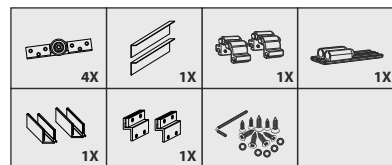

### Features :

- Use for partitioning offices, conference rooms, bedrooms, lounges, etc.
- Eromatic synchro that opens from 90° (corner) up to 180° for openings up to 1.7 to 2.4 metres.
- Minimum gap between fixed and sliding panels for an aesthetic application.
- Clear passage with no bottom profiles.
- Aluminium anodized profile.
- Single profile to combine fixed and sliding panels for an easy installation.
- Clip-fixed gallery for a quick installation.
- Sliding glass 10 or 12 mm.
- Ball bearing well system for smooth opening.
- Mounted and tensed transmission system for a quick assembly.
- Wall and ceiling mounted.