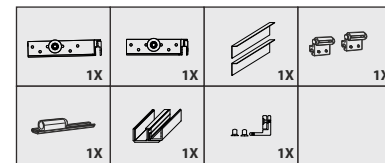

ESLDF - 081 - C - 90Kgs
Set of 1 Right Door

ESLDF 081 C	₹16,300.00