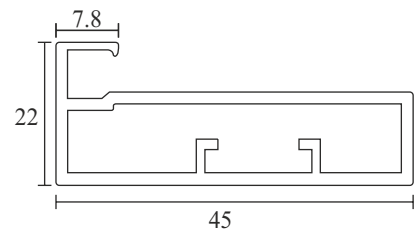

Aluminium Profiles

Aluminium Frame Profile
Finish- ALU MATT PCS
EAPS 1004 ALU MATT ₹2,950.00