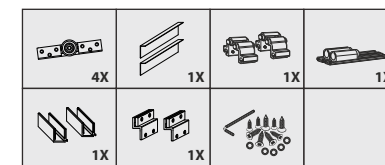

## ESLDF - 082 Ematic Synchro

Ematic synchro has been designed to separate rooms by two synchronized sliding glass panels facing each other which allow the doors to slide simultaneously.

**Features :**

- Use for partitioning bedrooms, lounges, bathrooms, offices, etc.
- Ematic synchro system that opens to 180° or 90° (corner) for openings of up to 1.7 to 2.4 metres.
- Clear passage with no bottom profile.
- Aluminium anodized profile.
- Clip-fixed gallery for a quick installation.
- Sliding glass 10 or 12 mm.
- Ball bearing well system for smooth opening.
- Mounted and tensed transmission system for a quick assembly.
- Wall and ceiling mounted.
- Sliding Glass 10mm Maximum Height 2600mm
- Sliding Glass 12mm Maximum Height 2400mm