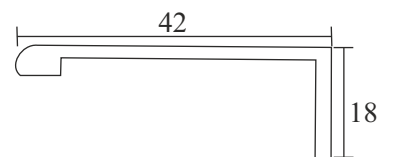

Aluminium Handle Profile
Finish- ALU/SS PCS
EAPS 036 - ALU ₹1,800.00
EAPS 036 - SS ₹3,100.00