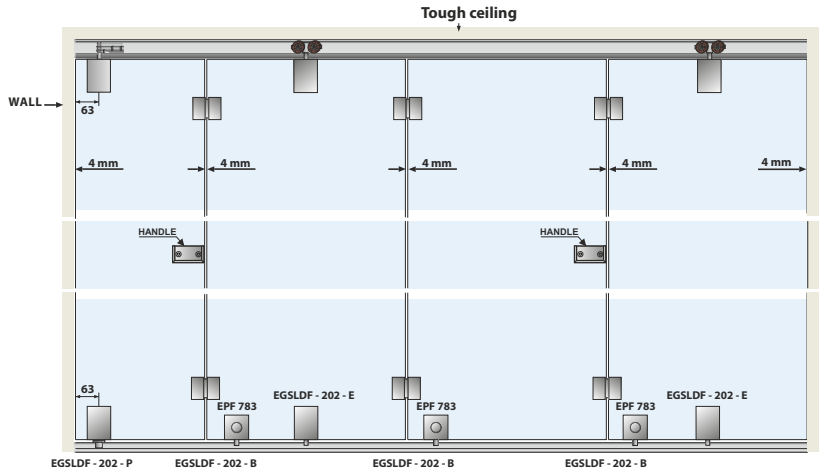

Sliding Solutions

Glass Sliding Folding System - 202 P

Features :

- Advanced glass center folding mechanism for up to 6 frameless glass panels with professional design concept.
- Center folding system is designed for both interior and exterior applications.
- Panels are connected using a hinges system.
- Nylon wheels integrated bearing for silent and easy running.
- Maximum weight of door : 75kgs/Panel.
- Minimum Panel Width : 500mm.

Calculation of Glass weight

Thickness of glass	Approx weight per sq.ft
6mm	1.40kg
8mm	1.85kg
10mm	2.35kg
12mm	2.95kg