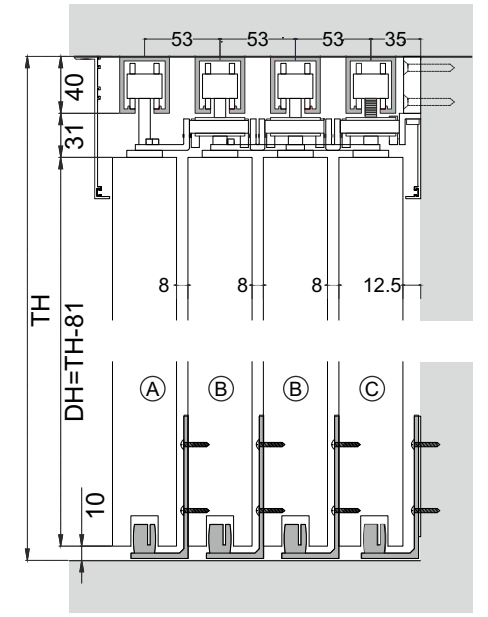

ESLDF 084 - 2 ₹42,150.00

**ESLDF 084 / 3**  
Telescopic 3 - panels slide

Complete set with Roller, Guide, Pulley, Tuth belt & Conncing Part (without bottom guide) SET

ESLDF 084 - 3 ₹75,080.00

**ESLDF 084 / 4**  
Telescopic 4 - panels slide