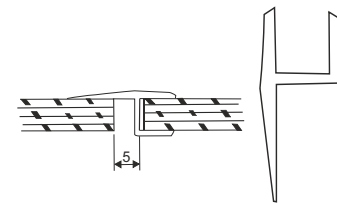

Glass Sealing Profiles

Glass to Glass 180° For 8/10/12mm
Size-2200mm
Finish-Transparent
EGP 501 - 08 ₹350.00
EGP 501 - 10 ₹350.00
EGP 501 - 12 ₹350.00
EGP 501 - 12 BM ₹425.00