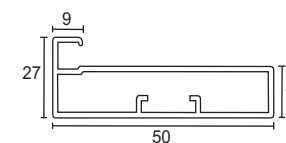

Aluminium Frame Profile For 8mm Glass Finish- ALU/SS	PCS
EAPS 043 - ALU	₹2,070.00
EAPS 043 - SS	₹2,520.00