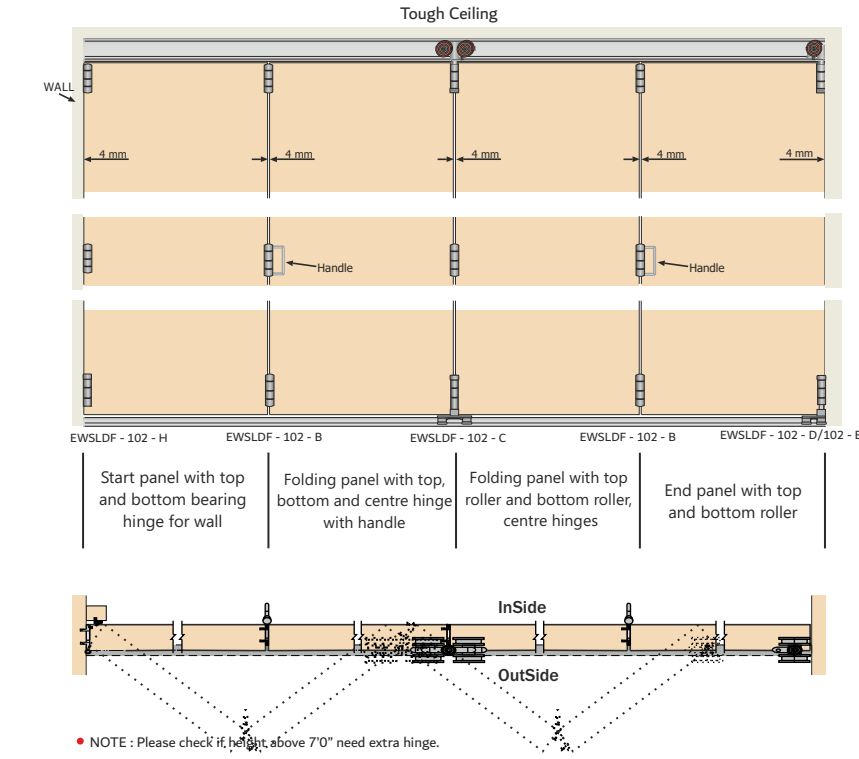

• NOTE : Please check if height above 70" need extra hinge.

Wooden Sliding Folding System - 102 P

Top & Bottom Pivot Finish-SSS	Wooden Sliding Folding Hinge with Handle Finish-SSS	Intermediate Hanger Roller with Guide Roller for Wooden Sliding Folding Finish-SSS	End Roller with Guide Roller for Wooden Sliding Folding Finish-SSS
SET	SET	SET	SET
EWSLDF 102 P ₹12,420.00	EWSLDF 102 B ₹14,200.00	EWSLDF 102 C ₹25,250.00	EWSLDF 102 D ₹17,890.00

Wooden Sliding Folding Hinge (Extra Hinge for B) Finish-SSS	Top Alu. Profile Size-3600/4800mm Finish-ALU	Bottom Alu. Profile Size-3600/4800mm Finish-ALU	Track / Frame / Door Seal MTR
PCS	PCS	PCS	MTR
EWSLDF 102 B - H ₹3,224.00	ESC 042 (12) ₹11,100.00 ESC 042 (16) ₹13,370.00	ESC 043 (12) ₹6,000.00 ESC 043 (16) ₹8,520.00	ESEAL 013 ₹380.00 ESEAL 014 ₹1,400.00 ESEAL 015 ₹1,040.00

Abbreviations - DH - Door Height / TH - Total Height

Wooden Sliding Folding System - 102 H

Wooden Sliding Folding Hinge Finish-SSS	Wooden Sliding Folding Hinge with Handle Finish-SSS	Intermediate Hanger Roller with Guide Roller for Wooden Sliding Folding Finish-SSS	End Roller with Guide Roller for Wooden Sliding Folding Finish-SSS	End Roller with Guide Install Front side Finish-SSS
SET	SET	SET	SET	SET
EWSLDF 102 H ₹12,620.00	EWSLDF 102 B ₹14,200.00	EWSLDF 102 C ₹25,250.00	EWSLDF 102 D ₹17,890.00	EWSLDF 102 E ₹17,890.00

Wooden Sliding Folding Hinge (Extra Hinge for B) Finish-SSS	Wooden Sliding Folding Hinge (Extra Hinge for H) Finish-SSS	Top Alu. Profile Size-3600/4800mm Finish-ALU	Bottom Alu. Profile Size-3600/4800mm Finish-ALU	Track / Frame / Door Seal MTR
PCS	PCS	PCS	PCS	MTR
EWSLDF 102 B - H ₹3,224.00	EWSLDF 102 O - H ₹3,224.00	ESC 042 (12) ₹11,100.00 ESC 042 (16) ₹13,370.00	ESC 043 (12) ₹6,000.00 ESC 043 (16) ₹8,520.00	ESEAL 013 ₹380.00 ESEAL 014 ₹1,400.00 ESEAL 015 ₹1,040.00

Abbreviations - DH - Door Height / TH - Total Height