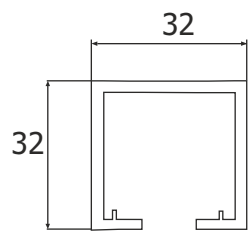

Sliding Solutions

Sliding Solutions

Alu. Profile for ESLD-045
Size-2440/3600mm
Finish-Alu PCS
ESC 037 (08) ₹3,700.00
ESC 037 (12) ₹5,260.00