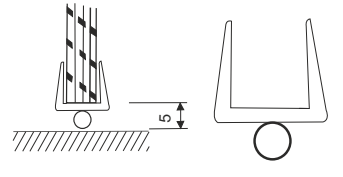

Shower Fitting

Glass to Floor / Wall For 8/10/12mm
Size-2200mm
Finish-Transparent

	PCS
EGP 511 - 08	₹424.00
EGP 511 - 10	₹375.00
EGP 511 - 12	₹406.00