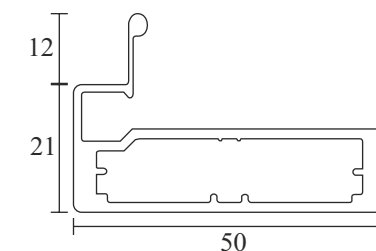

Aluminium Frame Profile with Handle Finish- ALU/SS	PCS
EAPS 031 - ALU	₹4,200.00
EAPS 031 - SS	₹6,700.00