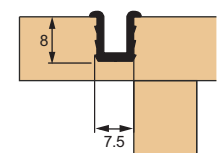

##### Features :

- Bottom mounted track for inset access.
- Bottom door guide for inset door.
- With running guide.
- For 2 wooden doors.
- Material : Plastic.

ESLD - 039 2 Doors kit

SET

ESLD 039 ₹ 165.00