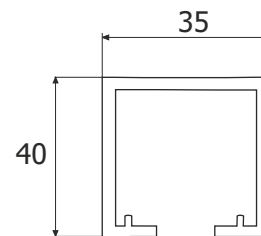

Alu. Profile for ESLD 046 H
Size-2440/3600mm
Finish-Alu PCS
ESC 038 (08) ₹4,500.00
ESC 038 (12) ₹7,600.00