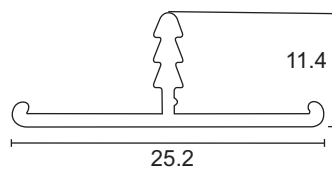

Aluminium Edge Profile
Finish- ALU/SS PCS
EAPS 073 - ALU ₹ 735.00
EAPS 073 - SS ₹ 1,044.00