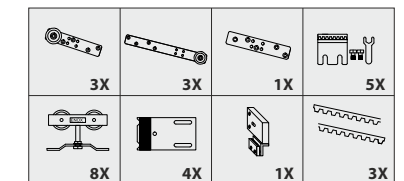

ESLDF 084 - 2 ₹42,150.00

**ESLDF 084 / 3**  
Telescopic 3 - panels slide

Complete set with Roller, Guide, Pulley, Tuth belt & Conncing Part (without bottom guide) SET

ESLDF 084 - 3 ₹75,080.00

**ESLDF 084 / 4**  
Telescopic 4 - panels slide