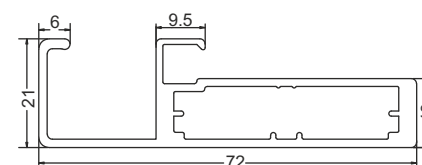

Aluminium Frame Profile with Handle Finish- ALU/SS	PCS
EAPS 094 - ALU	₹3,750.00
EAPS 094 - SS	₹7,700.00