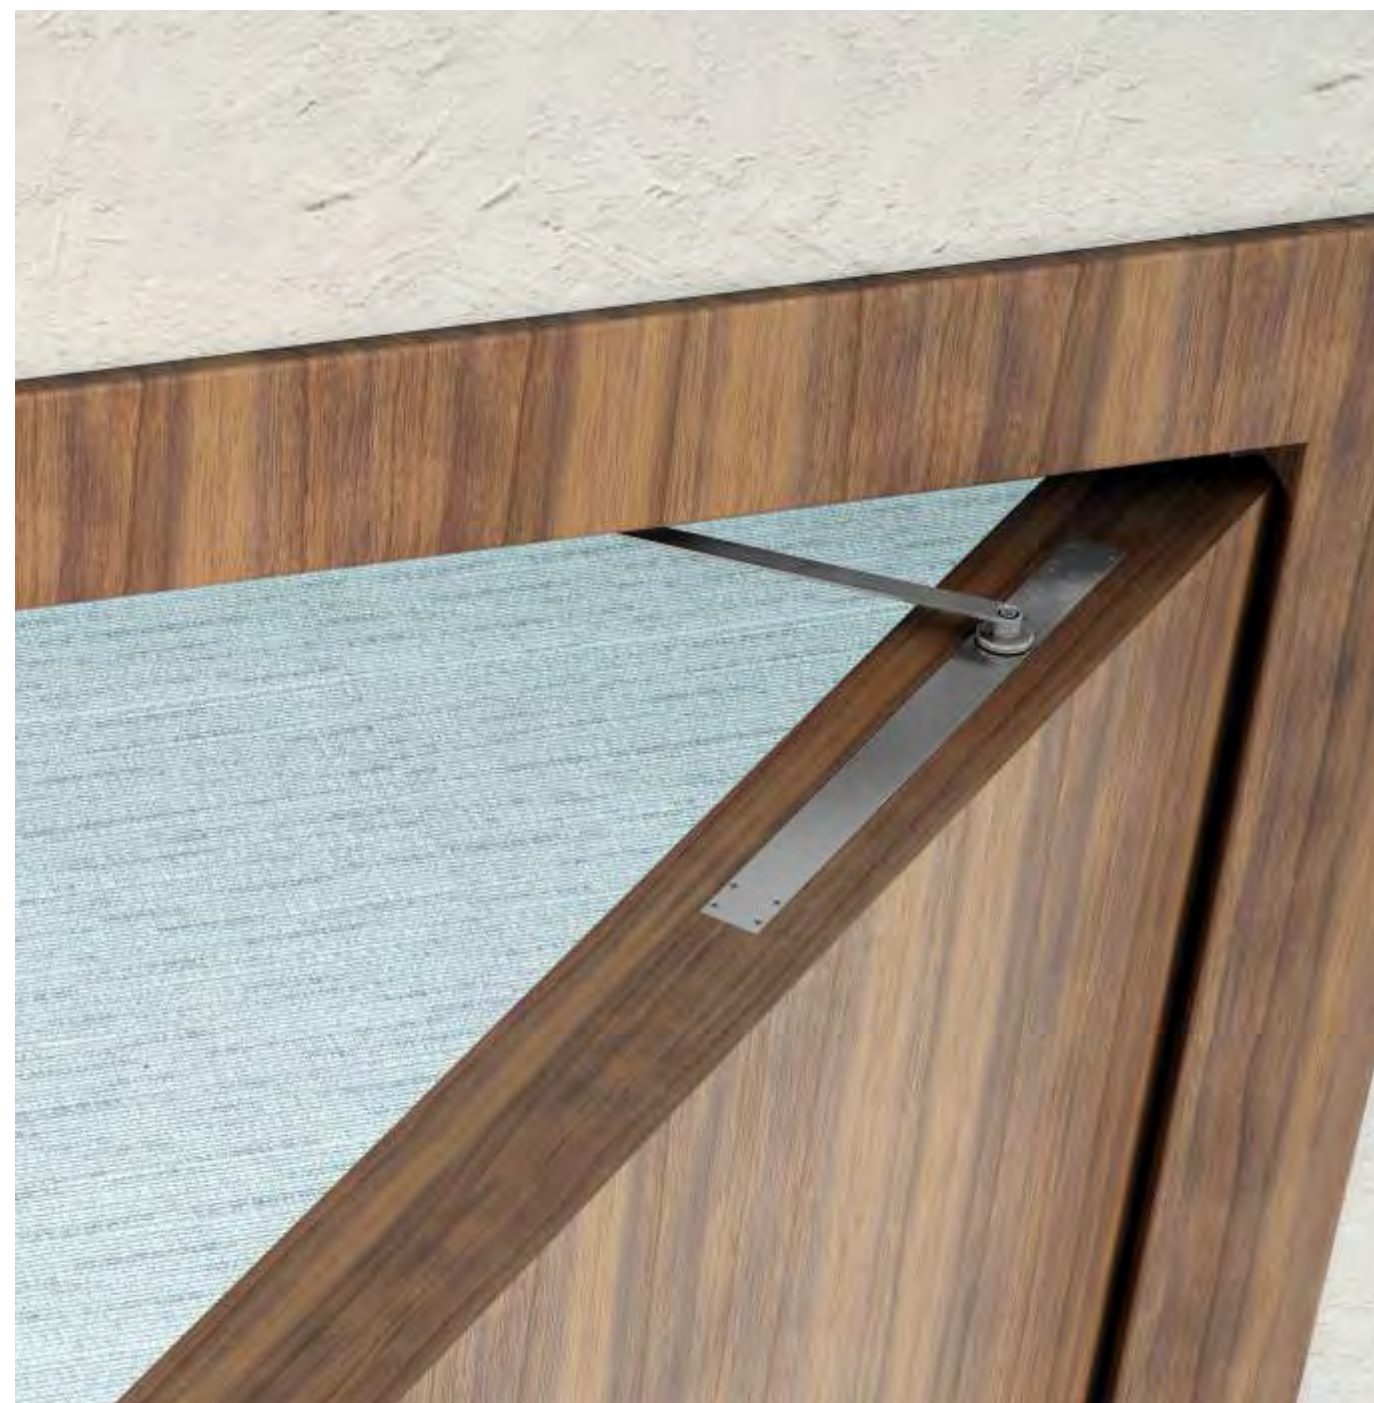

ITS 940 ₹18,500.00 PCS

ITS 960 (EN 2 - 4) Cam Action
80kg, Concealed Door Closer with Slide Rail & Hold Open, Max. door width 1100mm, Door Opening Angle 120°, Tested - 500,000 Cycles,
Finish - Silver

ITS 960 ₹21,500.00 PCS

ITS 990 (EN 3 - 6)
120kg, Concealed Door Closer with Slide Arm & Hold Open, Max. door width 1400mm, Door Opening Angle 120°, Tested - 500,000 Cycles
Finish - Silver

ITS 990 ₹25,300.00 PCS

ITS 3600
60kg, Concealed Door Closer with Slide Arm & Hold Open, Max. door width 950mm, Door Opening Angle 120°, Tested - 100,000 Cycles
Finish - Silver

ITS 3600 ₹5,500.00 PCS

ITS 3800 (EN 1 / 2 / 3)
60kg, Concealed Door Closer with Slide Arm & Hold Open, Max. door width 950mm, Door Opening Angle 120°, Tested - 500,000 Cycles
Finish - Silver

ITS 3800 ₹6,910.00 PCS

ITS 3870 (EN 2 - 5)
100kg, Concealed Door Closer with Slide Arm & Hold Open, Max. door width 1250mm, Door Opening Angle 120°, Tested - 500,000 Cycles
Finish - Silver

ITS 3870 ₹9,640.00 PCS

Accessories

Sliding Track with Hold Open Arm TS 180 / TS 280
Finish - Silver

TS ACC 001 ₹3,300.00 PCS

Standard Arm with Hold Open Arm for TS 880 / TS 980
Finish - Silver

TS ACC 002 ₹3,300.00 PCS

Standard Arm with Hold Open Arm for TS 280 / TS 180
Finish - Silver

TS ACC 003 ₹3,900.00 PCS

Door Closer

Hold Open Device
For ITS 3800 / ITS 3870

TS ACC 004 ₹2,400.00 PCS

Hold Open Device
For ITS 6600 / ITS 6900 /
TS 7900

TS ACC 005 ₹3,300.00 PCS