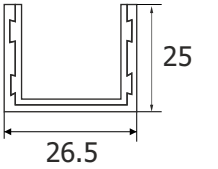

Alu. Profile for ESLD-035
Bottom Profile for Sliding Folding
Size-3600/4800mm
Finish-Alu

ESC 043 (12) ₹6,000.00

SGSF - 045 - Full Set ₹52,938.00

PRODUCT CODE	DESCRIPTION	QTY	M.R.P	TOTAL
SGSF 045	Sliding Roller	2 PCS	₹10,600.00	₹21,200.00
SGSF 059	Door Stopper	2 PCS	₹2,559.00	₹5,118.00
SGSF 013 A	Fixing Bracket for Sliding tarck into wall	6 PCS	₹2,720.00	₹16,320.00
SGSF 008 A	End Bracket for Wall	2 PCS	₹2,200.00	₹4,400.00
Swift Rod 001 - 3.6	Swift Rod	1 PCS	₹5,900.00	₹5,900.00
			Total	₹52,938.00