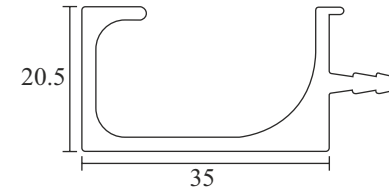

Aluminium Handle Profile
Finish- ALU/CP/SS PCS
EAPS 006 - ALU ₹3,200.00
EAPS 006 - SS ₹3,900.00