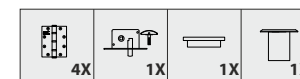

Complete set (without bottom track)
Finish-SSS SET

EWSLDF 601 C 1 ₹10,615.00