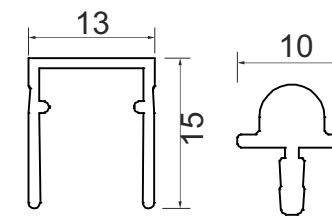

Alu. Profile for ESLD-003
Size-2440/3000mm
Finish-Alu

ESC 003 (08)	PCS	₹1,050.00
ESC 003 - ALU (10)		₹1,650.00