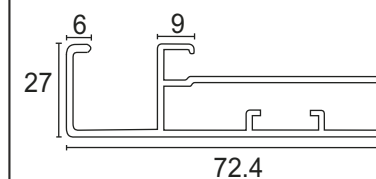

Aluminium Frame Profile with Handle For 8mm Glass Finish- ALU/SS	PCS
EAPS 044 - ALU	₹2,520.00
EAPS 044 - SS	₹4,400.00