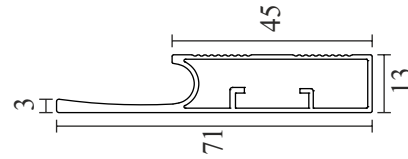

Aluminium Frame Profile with Handle
Finish- ALU/SS

EAPS 112 - ALU	₹6,250.00
EAPS 112 - SS	₹5,600.00