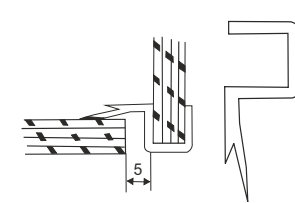

## Glass Sealing Profiles

Glass to Glass 180° For 8/10/12mm  
Size-2200mm  
Finish-Transparent  
EGP 501 - 08 ₹350.00  
EGP 501 - 10 ₹350.00  
EGP 501 - 12 ₹350.00  
EGP 501 - 12 BM ₹425.00

Glass to Glass 135° For 8/10/12mm  
Size-2200mm  
Finish-Transparent  
EGP 502 - 08 ₹600.00  
EGP 502 - 10 ₹540.00  
EGP 502 - 12 ₹450.00