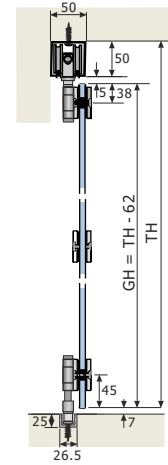

Sliding Solutions

Glass Sliding Folding System - 103 P With Center Hinge

Features :

- Advanced folding mechanism for up to 6 frameless glass panels.
- Glass folding system is designed for both interior and exterior applications.
- Panels are connected using a hinges system.
- Nylon wheels integrated bearing for silent and easy running.
- Integrated bolt lock for security.
- Maximum weight of door : 75kgs/Panel.

Calculation of Glass weight

Thickness of glass	Approx weight per sq.ft
6mm	1.40kg
8mm	1.85kg
10mm	2.35kg
12mm	2.95kg

Glass Sliding Folding System - 103 P

Top & Bottom Pivot Finish-SSS	Glass to Glass Connected with Stopper Finish-SSS	Intermediate Roller with Guide Roller Finish-SSS	End Roller with Guide Roller Finish-SSS
EGSLDF 102 P	EGSLDF 103 B	EGSLDF 103 C	EGSLDF 102 D
SET ₹15,260.00	SET ₹35,800.00	SET ₹42,100.00	SET ₹23,140.00

Top Alu. Profile Size : 3600 / 4800mm Finish-ALU	Bottom Alu. Profile Size : 3600 / 4800mm Finish-ALU	Top Profile Seal for ESC-042 Finish-PVC	Glass to Glass Connector without Stopper Finish-SSS	Seal for Sliding Glass Doors, High Strength Transparent Adhesive Size : 1000mm Finish- Transparent
ESC 042 (12)	ESC 043 (12)	ESEAL 013	EGSLDF 103 B-H	ESEAL 028
₹11,100.00	₹6,000.00	₹380.00	₹21,947.00	₹1,740.00
ESC 042 (16)	ESC 043 (16)			
₹13,370.00	₹8,520.00			

Note : Put extra hinge for height up to 2700.

Abbreviations - GH - Glass Height / TH - Total Height

Sliding Solutions

Glass Sliding Folding System - 103 H

Features :

- Advanced folding mechanism for up to 6 frameless glass panels.
- Glass folding system is designed for both interior and exterior applications.
- Panels are connected using a hinges system.
- Nylon wheels integrated bearing for silent and easy running.
- Integrated bolt lock for security.
- Maximum weight of door : 75kgs/Panel.