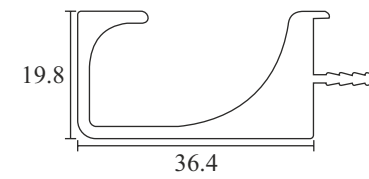

Aluminium Handle Profiles

Aluminium Handle Profile
Finish- ALU/CP/SS PCS
EAPS 029 - ALU ₹3,200.00
EAPS 029 - CP ₹5,400.00
EAPS 029 - SS ₹4,500.00