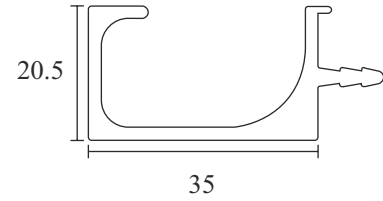

Aluminium Handle Profile
Finish- ALU MATT PCS
EAPS 1006 ALU MATT ₹2,250.00