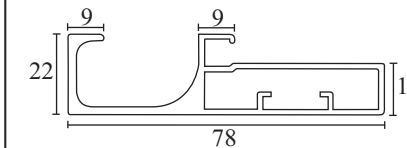

Aluminium Frame Profile with Handle Finish- ALU/SS	PCS
EAPS 066 - ALU	₹2,700.00
EAPS 066 - SS	₹7,251.00