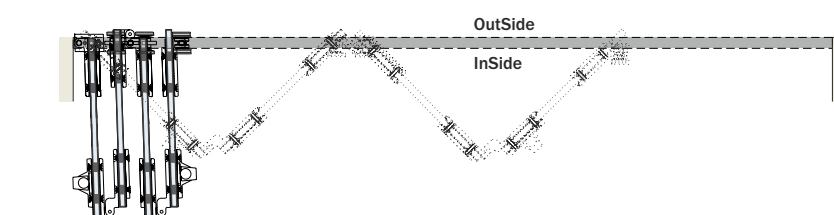

Calculation of Glass weight

Thickness of glass	Approx weight per sq.ft
6mm	1.40kg
8mm	1.85kg
10mm	2.35kg
12mm	2.95kg

Glass Sliding Folding System - 103 H

Wall to Glass Connected Hinge Finish-SSS	Glass to Glass Connected with Stopper Finish-SSS	Intermediate Roller with Guide Roller Finish-SSS	End Roller with Guide Roller Finish-SSS	Seal for Sliding Glass Doors, High Strength Transparent Adhesive Size : 1000mm Finish- Transparent
EGSLDF 103 H	EGSLDF 103 B	EGSLDF 103 C	EGSLDF 102 D	ESEAL 028
SET ₹16,175.00	SET ₹35,800.00	SET ₹42,100.00	SET ₹23,140.00	MTR ₹1,740.00

Top Alu. Profile Size : 3600 / 4800mm Finish-ALU	Bottom Alu. Profile Size : 3600 / 4800mm Finish-ALU	Top Profile Seal for ESC-042 Finish-PVC	Glass to Glass Connector without Stopper Finish-SSS	Glass Sliding Folding Stopper Finish-SSS
ESC 042 (12)	ESC 043 (12)	ESEAL 013	EGSLDF 103 B-H	EGSLDF 102 S
₹11,100.00	₹6,000.00	₹380.00	₹21,947.00	₹7,000.00
ESC 042 (16)	ESC 043 (16)			
₹13,370.00	₹8,520.00			

Note : Put extra hinge for height up to 2700.

Abbreviations - GH - Glass Height / TH - Total Height