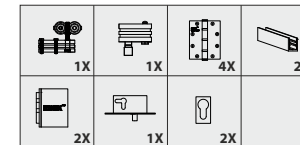

Complete set with roller (with bottom track)
Finish-SSS SET

EWSLDF 601 E ₹44,500.00